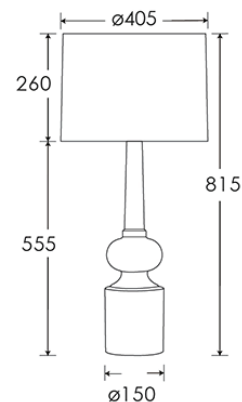

HEATHFIELD & CO

PRODUCT SPECIFICATION SHEET

Table Lamp | BABYLON IVORY

LAMP BASE

Material: Ceramic
Finish shown: Ivory
Metalwork: Polished Chrome
Code: TL-BABY-CHRO-IVRY

LAMPSHADE AS SHOWN

16" Roman Drum Oyster Glaze
Shade code: SH-16-RMDR
Shade lining: White PVC

FLEX

1.5 metres of Ivory twisted flex. Alternative colours can be specified from our collection.

SWITCHING & PLUG

White 13 AMP UK plug & inline switch.
Alternative plug types available.

BASE WEIGHT

1.9 kg approx.

LAMPING

1 x E27 Lampholder - 60W max. LED bulb recommended.

WARRANTY

12 Months

FINISHING NOTE

The ceramic glazes that we have used on this lamp will create differences from piece to piece - variations in colour, formation and detailing. As such, it is part of the charm that no two products are exactly the same.

CLEANING INSTRUCTIONS

The finishes on this luminaire only require regular cleaning with a soft dry duster. Abrasive or chemical cleaners may harm the finish and should not be used. Shade to be dusted with a clean dry cloth.

Dimensions in mm and approximate

H&CO

Decorative lighting
for beautiful spaces

www.heathfield.co.uk | + 44 (0) 1732 350450 | sales@heathfield.co.uk

Unit 1, Priory Road, Tonbridge, Kent, TN9 2AF, United Kingdom