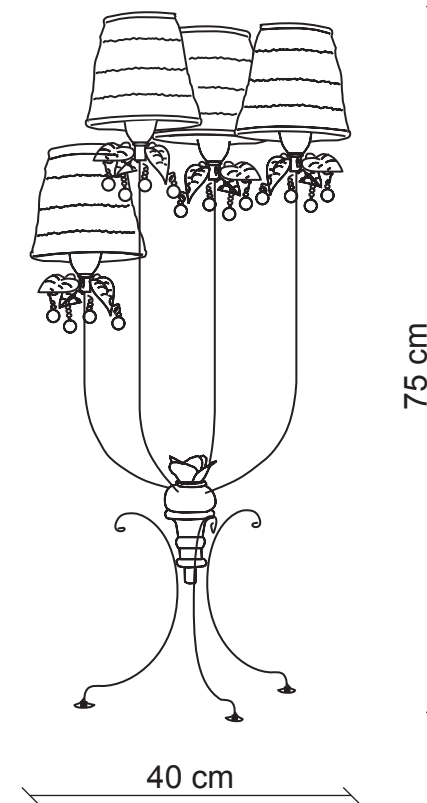

PATRIZIAGARGANTI

Firenze

BAGA XXI Century
LOVELY LIGHT

art. 880

4 lights Table lamp

Finish: Rust mēlange with natural brass details

Lampshades: Coconut fibre

Accessories: Clear crystals

Ø 13x9
H. 12

4x
60W E14
not supplied

m³ 0,22
Kg 2,8