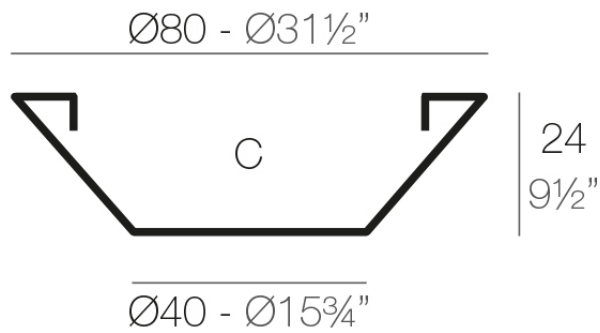

Products / Planters / Centre Pot ø80x24

Centre pot ø80x24

The most extensive collection of indoor and outdoor planters designed by Studio Vondom. Timeless and minimalist designs that allow you to create unique and original atmospheres for homes, restaurants and any space.

Info

Description

Pot made of polyethylene resin by rotational moulding. 100% Recyclable. Item suitable for indoor and outdoor use. Available in different finishes.

Weight: 3.2 Kg

CENTRO $\text{Ø}80$
CENTRE $\text{Ø}31\frac{1}{2}"$

C = 70 L
C = $18\frac{1}{2}$ gal

Finishes

finishes

SIMPLE

Ref. 40880

notte blue

ice

crema