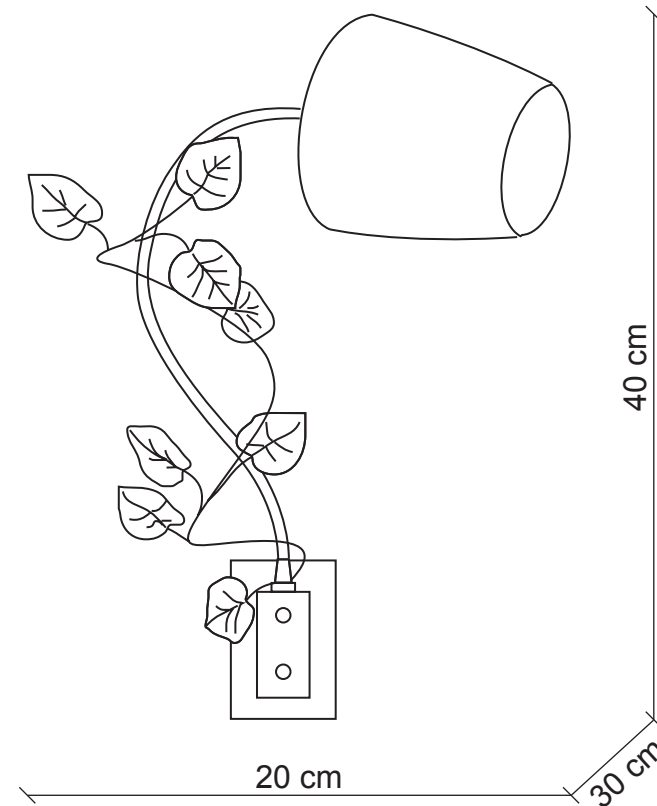

PATRIZIAGARGANTI

Firenze

BAGA Contemporary
LOVELY LIGHT

art. 2140

1 light Wall lamp

Finish: Nickel

Lampshades: Red goffered fabric

m³ 0,08
Kg 1