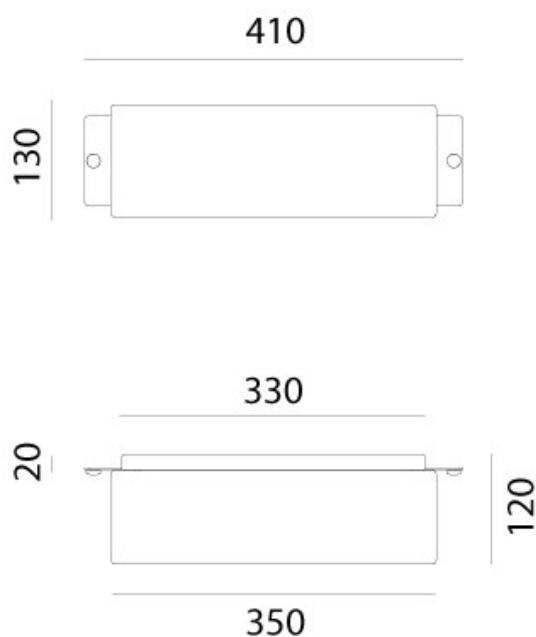

Tipologia: PARETE

Type: WALL LIGHT

Ambiente / Environment
OUTDOOR

Materiale: RAME
Material: COPPER

Finitura / Colore: RAME
Finishing / Color: COPPER

Fonte luminosa – Lighting Source:
2xMax 30W E27

Voltaggio – Voltage
240V

Classe Energetica – Energetic Class
A++/E

PROTEZIONE IP – IP PROTECTION
IP54

PESO – WEIGHT
4Kg

Lampadina non inclusa
Light bulb not included