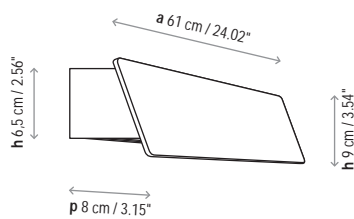

Lamps description

	Grounding: compulsory
	11,5 W LED Led: 28 x 0,41 W = 11,5 W Lumens: 1060 lm CRI: 90 Degrees Kelvin: 2700º
	Voltage: 120 V~60 Hz
	1 Box 31.10 x 6.30 x 5.51 inches
	Vol.: 0,6251 ft³
	Weight: 6.61 lbs
	Certifications:   ADA IP-20
	Photometrics made according to the position the lights are shown in the catalogue and price list.

Measures

Alba - 60

Alba - 60 Led

Alba - 90

Alba - 90 Led