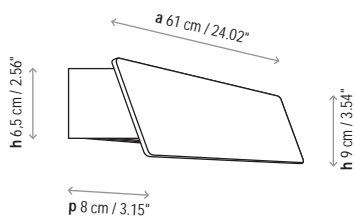

Name: Alba - 60 LED

Design: Rubén Saldaña / 2014

Typology: Wall lamp

Environment: Indoor

Technical description:

Indoor ADA Wall light with frontal decorative plate in aluminum or wood. Back mounting and diffuser box are iron made, directing light down through a bottom polycarbonate opal diffuser. Finishes are Satin White for the diffuser's box and Natural Oak, White or Polished Aluminum for the decorative plate. Optional upper switch available for special order. The election of this option alters IP rating of standard model.

Lamps description

	Grounding: compulsory
	11,5 W LED Led: 28 x 0,41 W = 11,5 W Lumens: 1060 lm CRI: 90 Degrees Kelvin: 2700º
	Voltage: 120 V~60 Hz
	1 Box 31.10 x 6.30 x 5.51 inches
	Vol.: 0,6251 ft³
	Weight: 6.61 lbs
	Certifications:   ADA IP-20
	Photometrics made according to the position the lights are shown in the catalogue and price list.

Measures

Alba - 60

Alba - 60 Led

Alba - 90

Alba - 90 Led