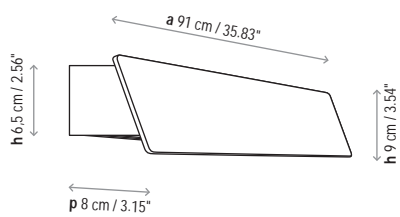

Lamps description

	Grounding: compulsory
	11,5 W LED Led: 28 x 0,41 W = 11,5 W Lumens: 1060 lm CRI: 90 Degrees Kelvin: 2700º
	Voltage: 120 V~60 Hz
	1 Box 31.10 x 6.30 x 5.51 inches
	Vol.: 0,6251 ft³
	Weight: 6.61 lbs
	Certifications:   ADA IP-20
	Photometrics made according to the position the lights are shown in the catalogue and price list.

Measures

Alba - 60

Alba - 60 Led

Alba - 90

Alba - 90 Led