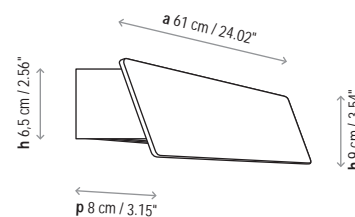

Name: Alba - 60 LED

Design: Rubén Saldaña / 2014

Typology: Wall lamp

Environment: Indoor

Technical description:

Indoor ADA Wall light with frontal decorative plate in aluminum or wood. Back mounting and diffuser box are iron made, directing light down through a bottom polycarbonate opal diffuser. Finishes are Satin White for the diffuser's box and Natural Oak, White or Polished Aluminum for the decorative plate. Optional upper switch available for special order. The election of this option alters IP rating of standard model.

Lamps description

	Grounding: compulsory
	11,5 W LED Led: 28 x 0,41 W = 11,5 W Lumens: 1060 lm CRI: 90 Degrees Kelvin: 2700º
	Voltage: 120 V~60 Hz
	1 Box 31.10 x 6.30 x 5.51 inches
	Vol.: 0,6251 ft³
	Weight: 6.61 lbs
	Certifications:   ADA IP-20
	Photometrics made according to the position the lights are shown in the catalogue and price list.

Measures

Alba - 60

Alba - 60 Led

Alba - 90

Alba - 90 Led