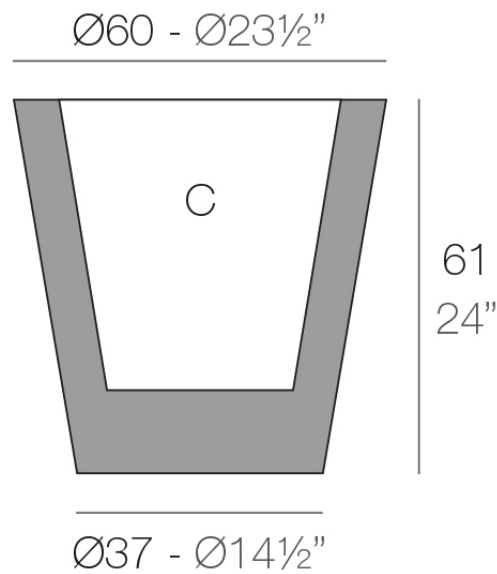

## Description

Pot made of polyethylene resin by rotational moulding. 100% Recyclable. Item suitable for indoor and outdoor use. Available in different finishes.

Weight: 6.85 Kg

CONO Ø60 cm  
CONO Ø23½"

C = 60 L  
C = 15¾ gal