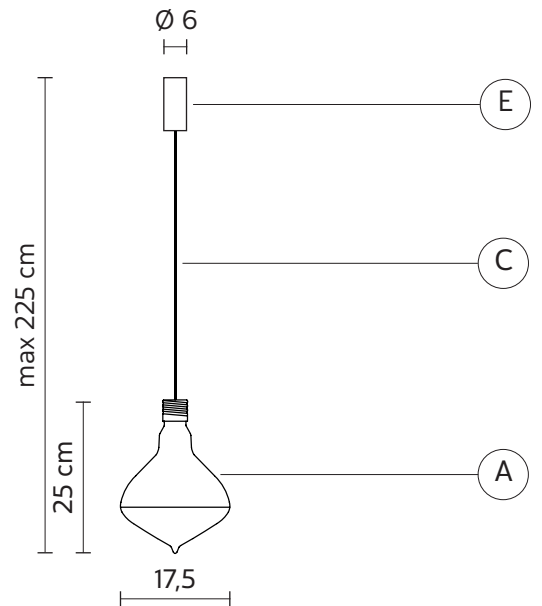

CEILING CUP "E"

material	metal
colour	matt black

ELECTRICAL CABLE "C"

material	PVC	
colour	black	

ELECTRICAL SYSTEM

socket	G9
source	max 1x33 w
energy class	from E to A++

PACKAGING

nr. of collis	1
net weight/kg	1
gross weight/kg	1,85
packaging/cm	25x25x32

EMISSION OF LIGHT

one-directional

	direct
	filtered
	indirect
	none

CERTIFICATION

IEC	60598-1:2014
EN	60598-1:2015

IP rate	IP44
bulb	equipped

halogen
G9 - 33 w - 460 lumen
2900 K°, class D

COLLECTION