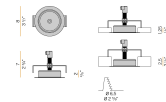

PANZERI

Emy

Accessories / power supply and fixing

XM9201-01

Recessed canopy for electric cable suspensions. Suitable for 24V fixtures: remote driver 24V needed.