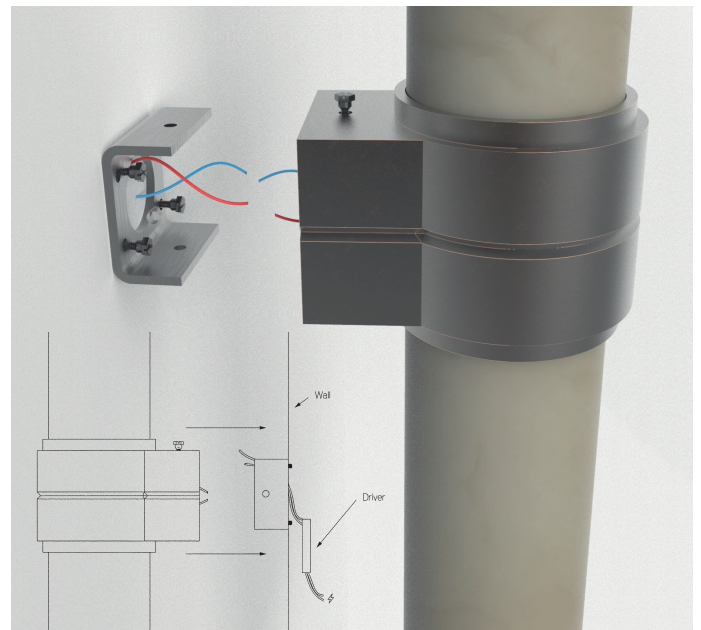

Fixing

Bronze Finishes

Patinas

FNRB
RAW
BRONZE

FNMB
MEDIUM
BRONZE

FNBK
BLACK
BRONZE

Special

FNBN
BRUSHED
NICKEL

CUSTOM
FINISHING
ON DEMAND

Alabasters

Type

WHITE
VEIN

BROWN
VEIN

ENTRELACS