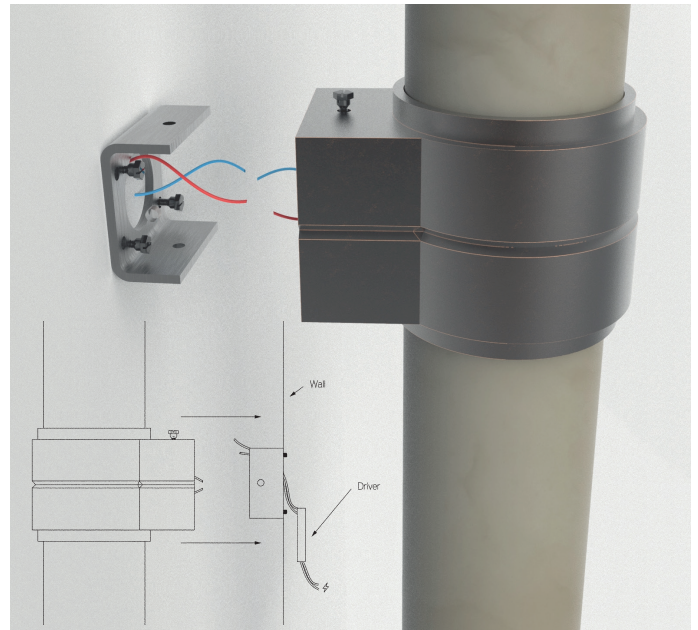

Fixing

Bronze Finishes

Patinas

- FNRB RAW BRONZE
- FNMB MEDIUM BRONZE
- FNBK BLACK BRONZE

Special

- FNBN BRUSHED NICKEL
- CUSTOM FINISHING ON DEMAND

Alabasters

Type

- WHITE VEIN
- BROWN VEIN