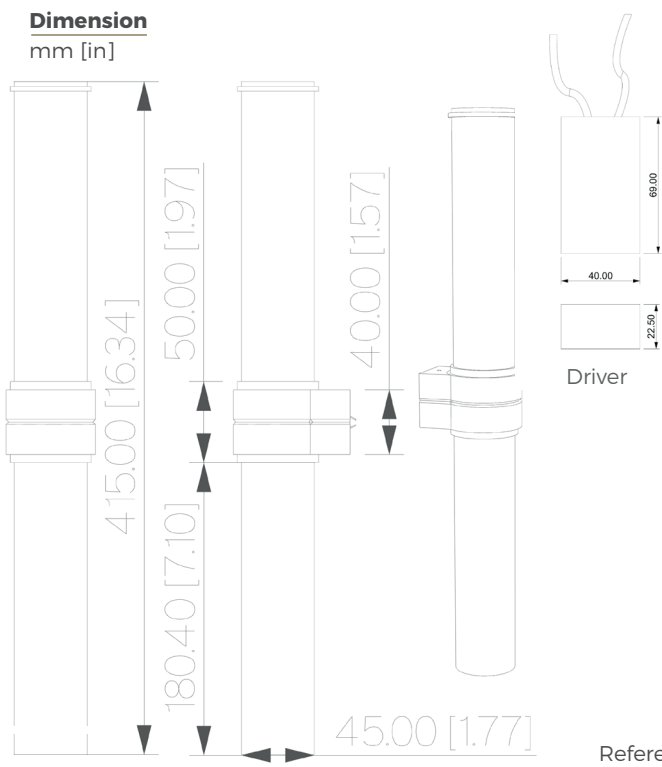

SCONCE WAGRAM

Design Yves Macheret

Reference
WLWM400CY
Description
Reparability
Driver and led are replaceable