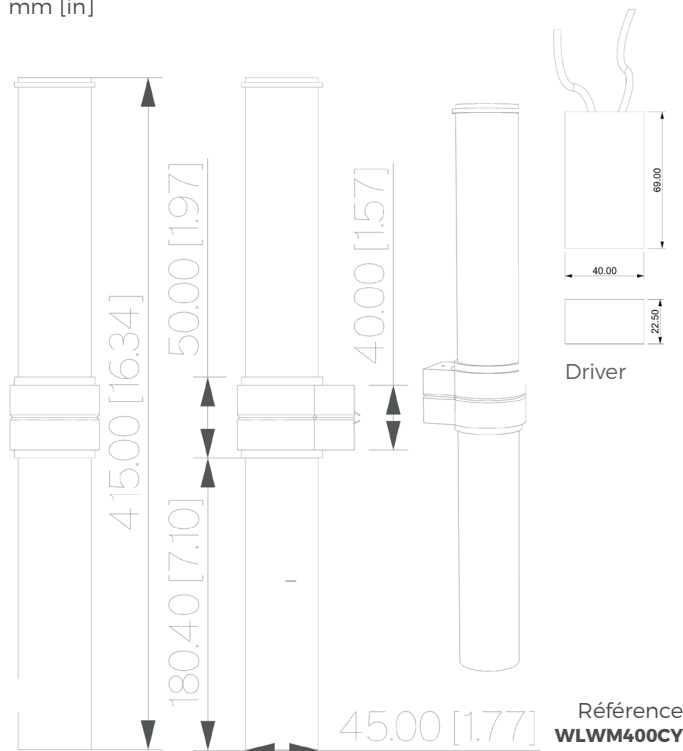

Specificity

- Power supply **110-120V / 50-60hz / 2x10V**
- Sources Led **COB LED 10V**
- Lumens **2x311 lm (nominal)**
- Watts **2x3**
- Weight lbs [Kg] **4.4 [2]**

Option

- | | | | | | |
|-----------------|--|--|--|--|--|
| Standard | | | | | |
| Colors | | | | | |
| Dimming | | | | | |
| Driver Position | | | | | |

Type

- WHITE VEIN
- BROWN VEIN

Dimension

mm [in]

Référence
WLWM400CY

Description

Corps en bronze patiné - Diffuseur en albâtre - Vernis protecteur

Reparabilité