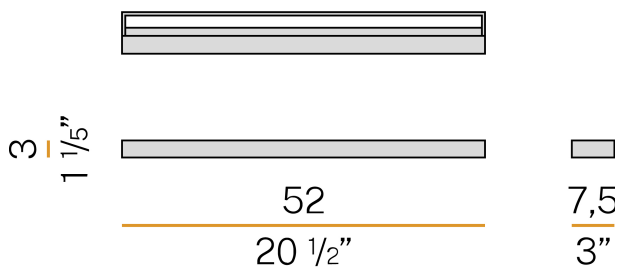

PANZERI

Zero

220-240V AC ON-OFF

A03519.050.0401

mat brass

Data sheet

CODE	A03519.050.0401
SYSTEM POWER CONSUMPTION	11W
EFFICACY	55.73lm/W
LIGHT SOURCE	LED
COLOUR TEMPERATURE	3000K Ra>90
LIGHT DISTRIBUTION	diffused
POWER SUPPLY	220-240V AC
FREQUENCY	50/60Hz
ELECTRICAL CONFIGURATION	ON-OFF
DRIVER	integrated included
NOMINAL LUMINOUS FLUX	990lm
LUMEN OUTPUT	613lm
EFFICIENCY	61.9%
WEIGHT	0,92 Kg
PROTECTION DEGREE	IP20
COLOUR TOLLERANCES	SDCM 3
PACKING DIMENSIONS	10,0 x 83,0 x 5,0 cm

Ceiling or wall lighting fixture for interiors, with direct and indirect light emission. Pickled sheet metal structure in white, bronze or mat brass polyacrylic paint, or with gold leaf coating, or in polished stainless steel. Specular aluminium reflector. Cover in brass with white, bronze or mat brass polyacrylic paint, or with gold leaf coating, or with galvanic chrome plating. Extruded polycarbonate diffuser with opaline finish.

Technical drawing