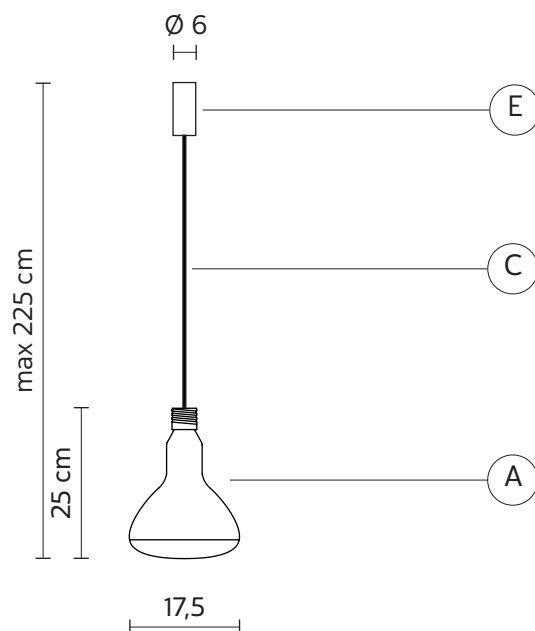

CEILING CUP "E"

material	metal
colour	matt black

ELECTRICAL CABLE "C"

material	PVC	
colour	black	

ELECTRICAL SYSTEM

socket	G9
source	max 1x33 w
energy class	from E to A++

PACKAGING

nr. of collis	1
net weight/kg	1
gross weight/kg	1,85
packaging/cm	25x25x32

EMISSION OF LIGHT

one-directional

CERTIFICATION

IEC 60598-1:2014
EN 60598-1:2015

IP rate
bulb IP20
equipped

halogen
G9 - 33 w - 460 lumen
2900 K°, class D

COLLECTION

available also as: wall lamp