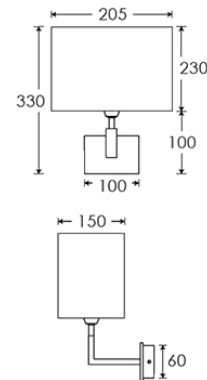

HEATHFIELD & CO

PRODUCT SPECIFICATION SHEET

Wall Light | DAKOTA BRONZE

WALL LIGHT

Material: Metal
Finish shown: Dark Bronze
Code: WL-DAKO-DBRZ

LAMPSHADE AS SHOWN

8" Rectangle Plum Silk
Shade code: SH-08-STRC
Shade lining: Gold PVC

SWITCHING & PLUG

Hardwired

WEIGHT

0.5 kg approx.

LAMPING

1 x E14 Lampholder - 25W max. LED bulb recommended.

FIXING NOTE

It is the buyer's responsibility to ensure that suitable fixings are used.

WARRANTY

12 Months

FINISHING NOTE

All metalwork is handcrafted and may vary from piece to piece with slight variation in finish and detailing.

CLEANING INSTRUCTIONS

The finishes on this luminaire only require regular cleaning with a soft dry duster. Abrasive or chemical cleaners may harm the finish and should not be used. Shade to be dusted with a clean dry cloth.

Dimensions in mm and approximate

H&CO

Decorative lighting
for beautiful spaces

www.heathfield.co.uk | + 44 (0) 1732 350450 | sales@heathfield.co.uk
Unit 1, Priory Road, Tonbridge, Kent, TN9 2AF, United Kingdom