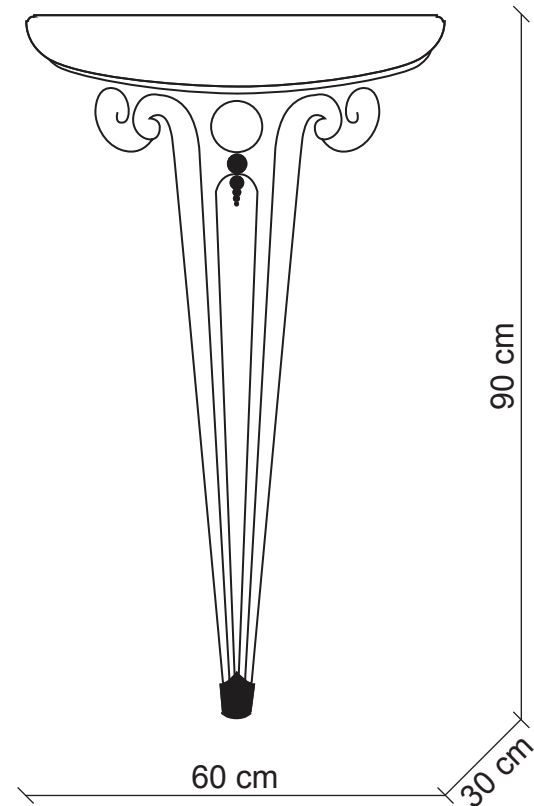

PATRIZIAGARGANTI

Firenze

BAGA XXI Century
LOVELY LIGHT

art. 1050

Consolle

Finish: Silver leaf with protected nickel details

Top: Antiqued ivory wood

m³ 0,54
Kg 6,2