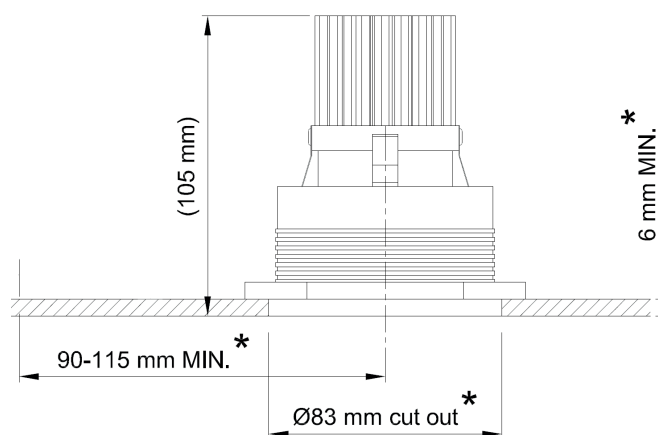

Name **FLATSPOT 1 TRIMLESS GU10 - LED**
 Number **F004**
 Collection **FLATSPOT**

TEKNA

General

Location Indoor
 Main material Aluminum alloy
 IP rating IP20
 Class I
 Bathroom zone Zone 3
 Voltage 230Vac
 CC 0,04A / 0,05A
 Driver Required No
 Cable length (m) 0,2
 Dimensionstions (mm/ W-H-D) .
 Mounting method Ceiling installation kit
 Brut weight (kg) 0.300
 Gross weight (kg) 0.200
 Packing (mm / W-H-D) 160x110x90
 Energy Efficiency % .

Lamp

Light source Soraa retrofit led
 Number of light sources 1
 Soket Type GU10
 Bulb shape MR16
 Max Lamp Length 54,5mm
 power consumption 7,5W / 9,5W
 Luminous Flux 390lm / 465lm
 Colour Temp 2700k / 3000k
 CRI 95
 Lifetime 35000
 Beam angle 10° / 25° / 36° /60°