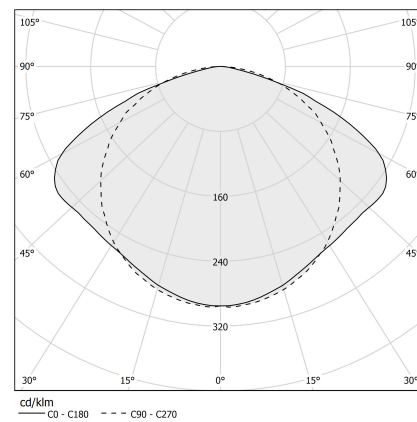

### Data sheet

CODE	X01702.055.0410
SYSTEM POWER CONSUMPTION	17W
EFFICACY	42.53lm/W
LIGHT SOURCE	LED
LIGHT SOURCE LIFETIME	L80 (B20) 80.000h
COLOUR TEMPERATURE	3000K Ra>90
LIGHT DISTRIBUTION	diffused
POWER SUPPLY	24V DC
DRIVER	remote not included
NOMINAL LUMINOUS FLUX	2152lm
LUMEN OUTPUT	723lm
EFFICIENCY	33.6%
WEIGHT	1,05 Kg
PROTECTION DEGREE	IP20
COLOUR TOLLERANCES	SDCM 3
PACKING DIMENSIONS	12,5 x 63,0 x 14,0 cm

### Technical drawing

### Polar diagram