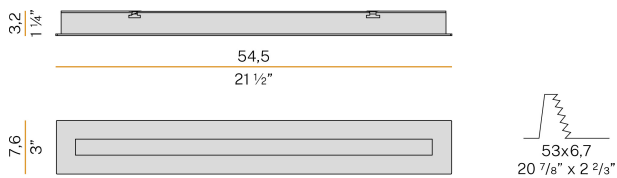

PANZERI

Mark

24V DC

X01702.055.0410

● black

Data sheet

CODE	X01702.055.0410
SYSTEM POWER CONSUMPTION	17W
EFFICACY	42.53lm/W
LIGHT SOURCE	LED
LIGHT SOURCE LIFETIME	L80 (B20) 80.000h
COLOUR TEMPERATURE	3000K Ra>90
LIGHT DISTRIBUTION	diffused
POWER SUPPLY	24V DC
DRIVER	remote not included
NOMINAL LUMINOUS FLUX	2152lm
LUMEN OUTPUT	723lm
EFFICIENCY	33.6%
WEIGHT	1,05 Kg
PROTECTION DEGREE	IP20
COLOUR TOLLERANCES	SDCM 3
PACKING DIMENSIONS	12,5 x 63,0 x 14,0 cm

Lighting fixture for ceiling or wall built-in installation for interiors, with direct light emission.

Built-in structure in plasterboard, in aluminium in white polyacrylic paint.

Reflector in aluminium in white polyacrylic paint.

Pickled sheet metal closing frame in white, black, bronze, mat brass or titanium polyacrylic paint.

Stainless steel spring clips for plasterboard fixing.

Built-in hole dimension: 530x67mm (20,9x2,6")

Technical drawing