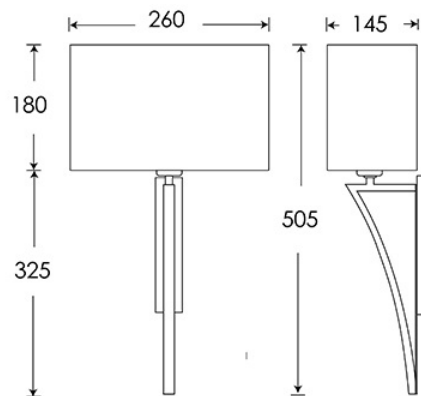

Dimensions in mm and approximate.

H&CO

Decorative lighting  
for beautiful spaces

[www.heathfield.co.uk](http://www.heathfield.co.uk) | +44 (0) 1732 350450 | [sales@heathfield.co.uk](mailto:sales@heathfield.co.uk)