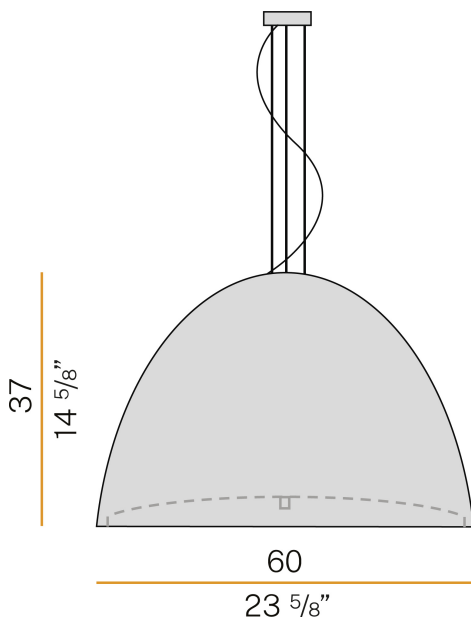

PANZERI

Willy Glass

220-240V AC

L07633.060.0000

● metallized grey

Data sheet

CODE	L07633.060.0000
SYSTEM POWER CONSUMPTION	3x max 100W
LIGHT SOURCE	LED retrofit / halogen
LIGHT SOURCE KIT	not included
COMPATIBLE SOURCES	3x LED retrofit bulb E27 (L max 140mm - Ø max 65mm) / 3x max 100W E27
LIGHT DISTRIBUTION	diffused
POWER SUPPLY	220-240V AC
FREQUENCY	50/60Hz
WEIGHT	8,38 Kg
PROTECTION DEGREE	IP20
PACKING DIMENSIONS	69,0 x 69,0 x 53,0 cm

Suspension lighting fixture for interiors, with direct and indirect light emission. Turned pickled sheet metal structure in metallized grey polyacrylic paint. Lampshade in mat white blown glass. Diffuser in modelled frosted glass. 2m (78,7") long steel suspension cables. 2,2m (86,6") long power cable in transparent PVC. Power canopy with galvanized sheet metal ceiling bracket and pickled sheet metal covering in metallized grey polyacrylic paint.

Technical drawing

Polar diagram