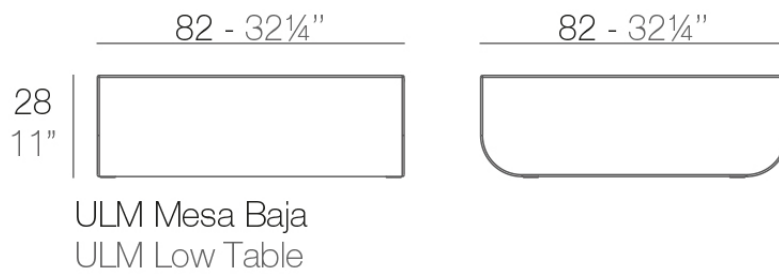

Info

Description

Made of polyethylene resin by rotational moulding. 100% Recyclable. Item suitable for indoor and outdoor use. Available in different finishes.

Weight: 13.65 Kg

Finishes

finishes

BASIC

Ref. 54132