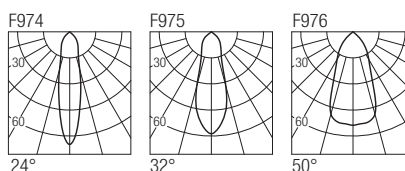

IP44 made in Italy

Supply current
500mA (V_i 37V)

Power
20W

Dimensions

Photometric diagrams

CCT/CRI/Flux

	CRI85	CRI93
2700K	1830lm	1700lm
3000K	2000lm	1830lm
4000K	2100lm	1950lm

Code construction