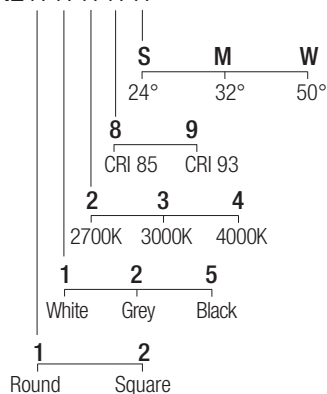

IP44 made in Italy

Supply current
500mA (V_i 37V)

Power
20W

Dimensions

Photometric diagrams

CCT/CRI/Flux

	CRI85	CRI93
2700K	1830lm	1700lm
3000K	2000lm	1830lm
4000K	2100lm	1950lm

Code construction

H2 X X X X X

Optionals

LOH2 LOH2B LOH2G
White Black Grey
Low luminance louver

SC1003
Milky screen

Note: the screen must be ordered together with the lighting fixture

Drivers