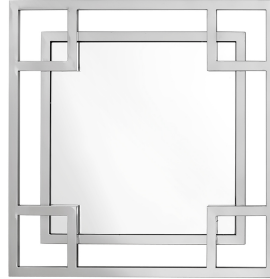

E I C H H O L T Z

25 YEARS OF LUXURY

SPECIFICATION SHEET

Item no.	108730
Item description	Mirror Dior
Category	Mirrors
Type	Wall mirrors
Country of origin	China

ITEM MEASUREMENTS (CM / KG)

Dimensions	70 x 70 cm
Net weight	9

SPECIFICATIONS

Material(s)	Stainless steel Mirror glass
Finish(es)/colour(s)	Polished stainless steel bevelled mirror glass
Suitable for	Indoor use only
Stainless steel grade	SAE 202
Mirror hanging system	Horizontal French cleat