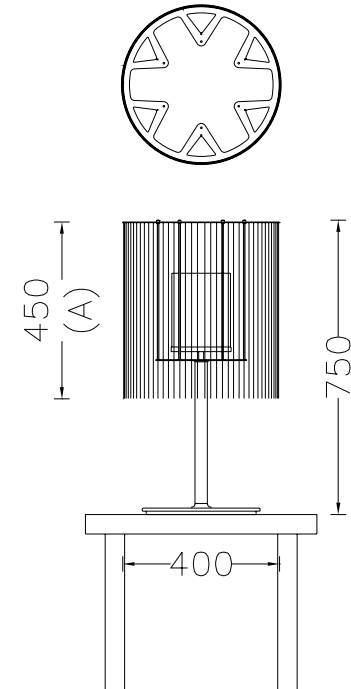

## DESCRIPTION

A 400mm Dia. simple classic 'circular-cropped' table lamp. Made from lasercut stainless steel frames, chrome plated or lacquered, solid brass components and ballchain in several optional finishes. Illuminated by a pyrex glass ball containing a G9-Halogen or LED lamp.

## PRODUCT SIZE

SHADE SIZE: 400W X 450-700H MM / TOTAL HEIGHT: 750MM

## PACKAGING DIMENSIONS

480MM(W) X 480MM(L) X 870MM(H)

## TECHNICAL DRAWING