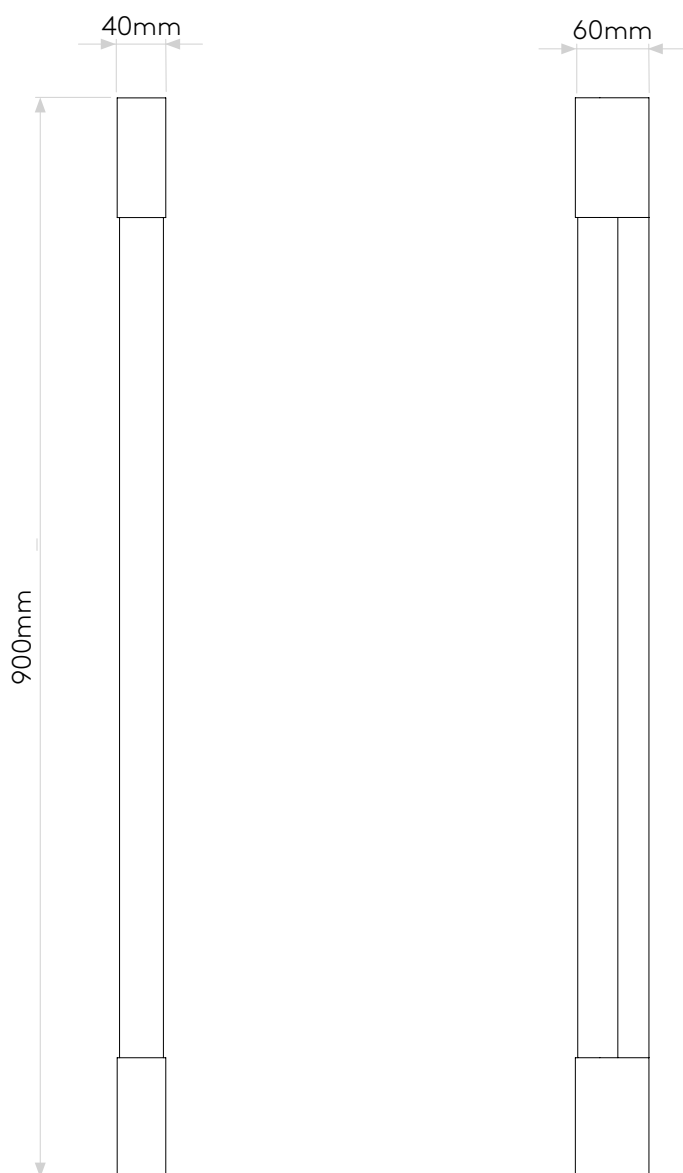

Palermo 900 LED

astro

General

Location:	Bathroom
Class:	CE (Class II)
Ip Rating:	IP44
Bathroom Zone:	Zone 2, 3
Driver Required:	No
Installation Orientation:	Wall Mount - Horizontal or Vertical
Main Material:	Metal - Aluminium
Dimensions (mm):	H: 900 W: 40 D: 60
Cut Out Hole :	-
Recess Depth (mm):	-
Fire Rating:	-
Cable Length (mm):	-
Gross Weight (kg):	1.44

Lamp

Light Source:	LED Strip
Wattage:	11.7W
Lamp Included:	Yes (Integral)
Maximum Lamp Length (mm):	-
Luminous Flux (lm):	629
Colour Temp (K):	3000
Cri (Ra):	90
Macadam Ellipse:	3-Step
Tilt Adjustable Angle (°):	-
Rotation Adjustable Angle (°):	-
Lifetime (hrs):	53000
Beam Angle (°):	-

Please note that some dimensions may vary slightly due to manufacturing tolerances, this includes cable entry and fixing holes

Veuillez noter que certaines dimensions peuvent varier légèrement en raison des tolérances de fabrication, y compris l'entrée de câble et les trous de fixation.