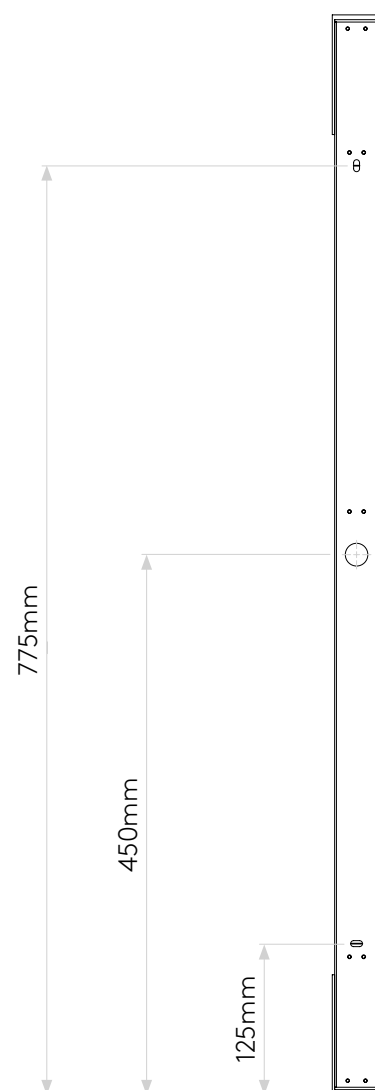

Palermo 900 LED

astro

General

Location:	Bathroom
Class:	CE (Class II)
Ip Rating:	IP44
Bathroom Zone:	Zone 2, 3
Driver Required:	No
Installation Orientation:	Wall Mount - Horizontal or Vertical
Main Material:	Metal - Aluminium
Dimensions (mm):	H: 900 W: 40 D: 60
Cut Out Hole :	-
Recess Depth (mm):	-
Fire Rating:	-
Cable Length (mm):	-
Gross Weight (kg):	1.44

Lamp

Light Source:	LED Strip
Wattage:	11.7W
Lamp Included:	Yes (Integral)
Maximum Lamp Length (mm):	-
Luminous Flux (lm):	629
Colour Temp (K):	3000
Cri (Ra):	90
Macadam Ellipse:	3-Step
Tilt Adjustable Angle (°):	-
Rotation Adjustable Angle (°):	-
Lifetime (hrs):	53000
Beam Angle (°):	-

Please note that some dimensions may vary slightly due to manufacturing tolerances, this includes cable entry and fixing holes

Veuillez noter que certaines dimensions peuvent varier légèrement en raison des tolérances de fabrication, y compris l'entrée de câble et les trous de fixation.