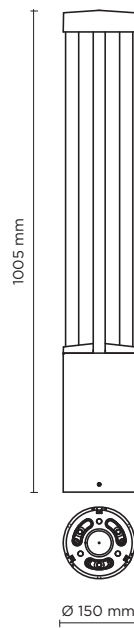

601502

PROMENADE ROUND 02

1000mm height bollard, round shape, for outdoor surface installation, 360° downward light emission, phospho-chromatised and polyester powder coated extruded aluminum body and die-cast aluminium cover. Polycarbonate Fresnel diffuser, moulded silicone gasket and stainless steel screws. Anchorage flange with threaded bolts included. Built-in LED driver 220-240V 50-60Hz, with 1 x COB CREE "CXB 1520" LED. IP66 rating.

AC053 - Base Plate

light source	light beam options	lumen output (lm)	lumin. efficacy (lm/w)
3000°K warm-white			
cob led	360°	2.900	111.54
4000°K neutral-white			
cob led	360°	3.100	119.23

Finish color options:

- Textured Grey RAL 9006
- Anthracite Grey RAL 7016
- Matt Black (on request)

Technical features

Technical data

Wattage	26 WATT
IP Rating	IP66
IK Rating	IK10
Material	High corrosion resistance die-cast copper-free aluminum body
Coating	Polyester powder coating with phosphochromating pre-finish
Light source	NR. 1 COB CREE "CXB 1520" LED
Screws	Stainless steel
Transformer	Electronic power supply 220/240V 50/60Hz built-in
Gasket	Silicone rubber
Glass	Tempered
Cable gland	M16 rubber grommet
Power cable:	not included
Gross weight	7,00 Kg