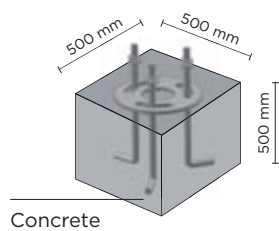

601502

PROMENADE ROUND 02

1000mm height bollard, round shape, for outdoor surface installation, 360° downward light emission, phospho-chromatised and polyester powder coated extruded aluminum body and die-cast aluminium cover. Polycarbonate Fresnel diffuser, moulded silicone gasket and stainless steel screws. Anchorage flange with threaded bolts included. Built-in LED driver 220-240V 50-60Hz, with 1 x COB CREE "CXB 1520" LED. IP66 rating.

AC053 - Base Plate

light source	light beam options	lumen output (lm)	lumin. efficacy (lm/w)
3000°K warm-white			
cob led	360°	2.900	111.54
4000°K neutral-white			
cob led	360°	3.100	119.23

Finish color options:

- Textured Grey RAL 9006
- Anthracite Grey RAL 7016
- Matt Black (on request)

Technical features

Technical data

Wattage	26 WATT
IP Rating	IP66
IK Rating	IK10
Material	High corrosion resistance die-cast copper-free aluminum body
Coating	Polyester powder coating with phosphochromating pre-finish
Light source	NR. 1 COB CREE "CXB 1520" LED
Screws	Stainless steel
Transformer	Electronic power supply 220/240V 50/60Hz built-in
Gasket	Silicone rubber
Glass	Tempered
Cable gland	M16 rubber grommet
Power cable:	not included
Gross weight	7,00 Kg