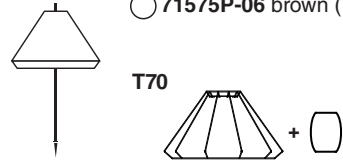

○ 71575P-05 matt white (1mt)