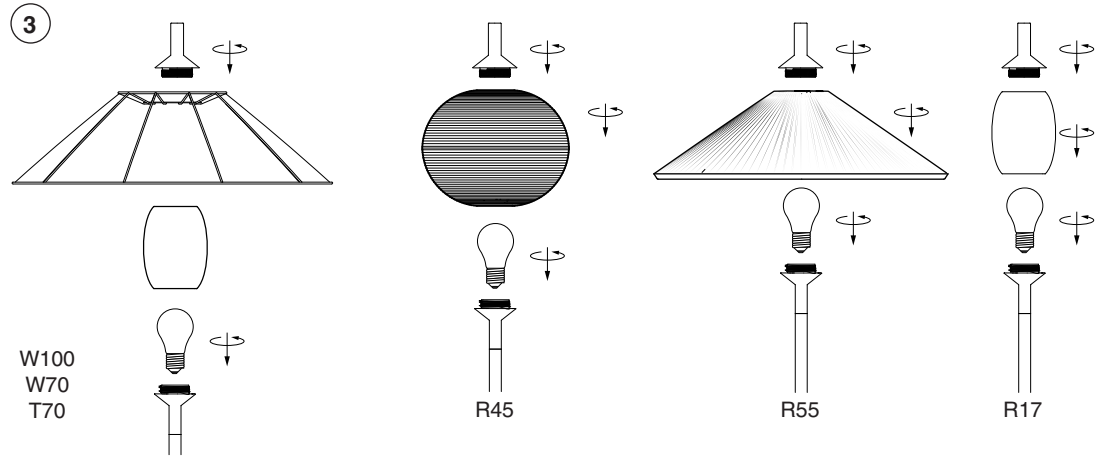

R55

○ 71576P-03 matt white (0.1mt)

○ 71575P-03 matt white (1mt)

R17

TECHNICAL FEATURES

1 X E27 MAX 15W LED no incl.

Together
we take care
of the planet

Together we take care of the planet.