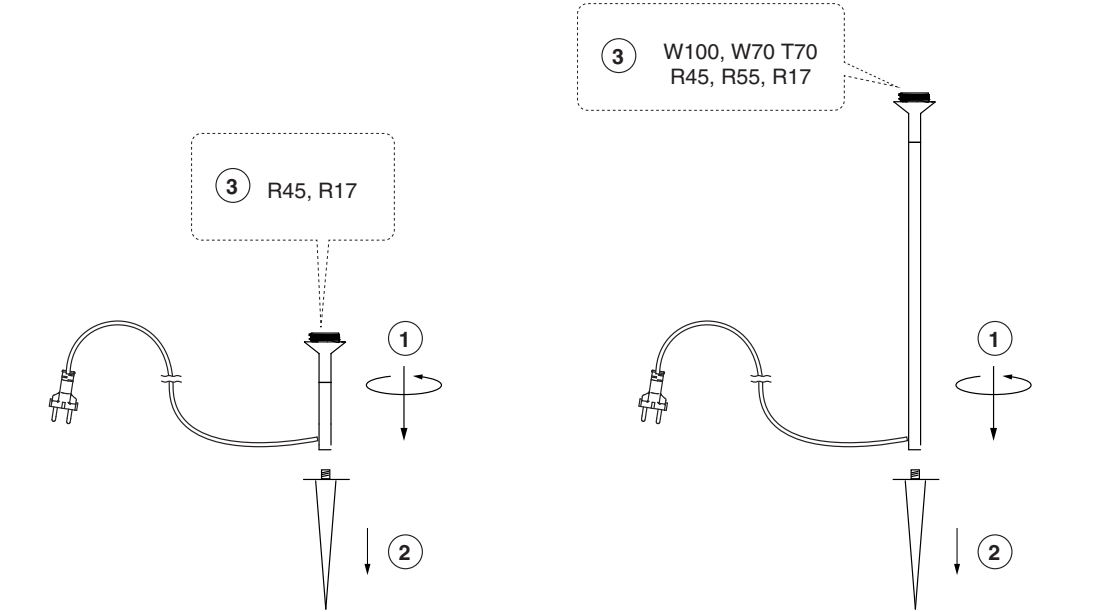

R55

○ 71576P-03 matt white (0.1mt)

○ 71575P-03 matt white (1mt)

R17

TECHNICAL FEATURES

1 X E27 MAX 15W LED no incl.

Together
we take care
of the planet

Together we take care of the planet.