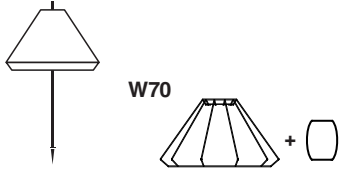

Options

○ 71575P-07 brown (1mt)