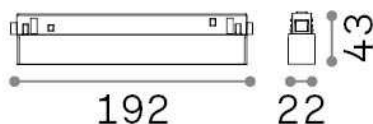

General info

Technical - Systems

Ean	8021696321790
Item	EGO ACCENT 07W 4000K DALI BK
Installation	Systems
Guarantee	5 years
Gross weight	0.38 kg
Volume	0.001313 m ³

Technical info

Net weight	0.28 kg
Insulation class	III
Protection index	IP20
Compliance	CE
Operating temperature	0° ~ +40 °C
Dimmer	1, DALI
Power output	48 V DC
Power supply	Required, remoted, not included NO
Adjustability	vert. 0°-90°
Accessories not included	Ego profile

Source info

Integrated source	Integrated LED module
Replaceable source	Replaceable (by qualified operators only)
Power	7 W
Emission	Direct
Max consumption	max 7,00 W
Features LED	LED SMD OSRAM
CCT LED	4000 K
Duration LED (t. 25°C)	50000 h
CRI	> 90
SDCM	3
Light beam	35°
UGR Maximum	< 19
Light beam flux	730 lm
Useful light flux	610 lm
Photobiological risk	1
Standby power	< 0.50 W