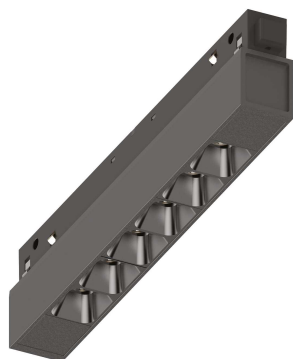

General info

Technical - Systems

Ean	8021696321790
Item	EGO ACCENT 07W 4000K DALI BK
Installation	Systems
Guarantee	5 years
Gross weight	0.38 kg
Volume	0.001313 m ³

Technical info

Net weight	0.28 kg
Insulation class	III
Protection index	IP20
Compliance	CE
Operating temperature	0° ~ +40 °C
Dimmer	1, DALI
Power output	48 V DC
Power supply	Required, remoted, not included NO
Adjustability	vert. 0°-90°
Accessories not included	Ego profile

Source info

Integrated source	Integrated LED module
Replaceable source	Replaceable (by qualified operators only)
Power	7 W
Emission	Direct
Max consumption	max 7,00 W
Features LED	LED SMD OSRAM
CCT LED	4000 K
Duration LED (t. 25°C)	50000 h
CRI	> 90
SDCM	3
Light beam	35°
UGR Maximum	< 19
Light beam flux	730 lm
Useful light flux	610 lm
Photobiological risk	1
Standby power	< 0.50 W