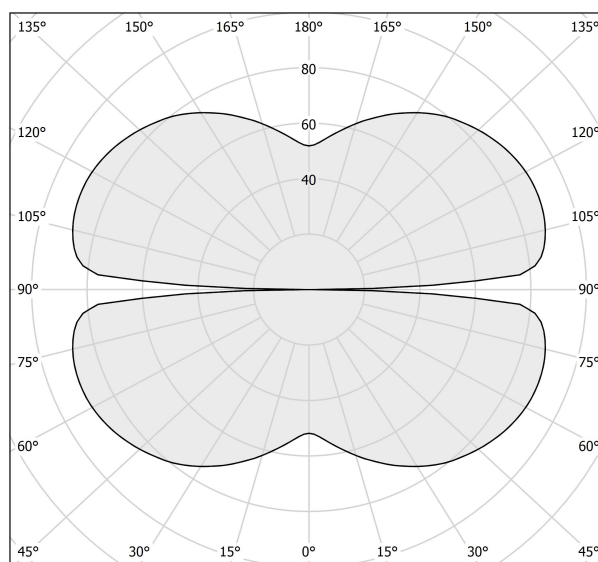

Polar diagram

cd/klm
— C0 - C180   - - - C90 - C270