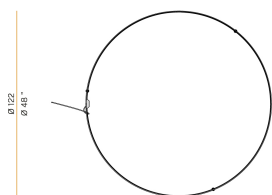

PANZERI

Zero Round

24V DC
M10319.125.0510

 mat brass

Data sheet

| | |
|--------------------------|-------------------------|
| CODE | M10319.125.0510 |
| SYSTEM POWER CONSUMPTION | 62W |
| EFFICACY | 82.24lm/W |
| LIGHT SOURCE | LED |
| LIGHT SOURCE LIFETIME | L70 (B50) 60.000h |
| COLOUR TEMPERATURE | 2700K Ra>90 |
| LIGHT DISTRIBUTION | diffused |
| POWER SUPPLY | 24V DC |
| DRIVER | remote not included |
| LUMEN OUTPUT | 5099lm |
| WEIGHT | 1,06 Kg |
| PROTECTION DEGREE | IP20 |
| COLOUR TOLLERANCES | SDCM 3 |
| PACKING DIMENSIONS | 135,0 x 135,0 x 18,0 cm |

Single or multiple suspension lighting fixture for interiors, with direct and indirect light emission.

Bended extruded aluminium structure in white, black, bronze, mat brass or titanium polyacrylic paint.

Extruded polycarbonate diffuser with opaline finish.

Suspension kit with griplocks and 5m (196,9") long steel cables.

5m (196,9") long power cable in transparent PVC.

Provided without power canopy.

Technical drawing