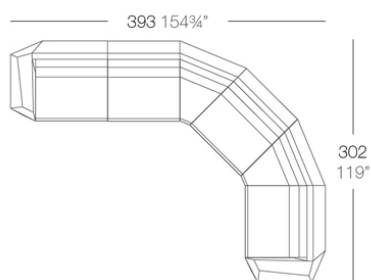

Products / Low Tables / Faz Coffee Table 105x85x32

Faz coffee table 105x85x32

by Ramón Esteve

Faz is a modular collection of outdoor furniture and planters designed by Ramón Esteve for Vondom. He is the architect of harmony, serenity, timelessness and universality, and he has created mineral and emphatic shapes that make Faz a design that contextualizes with homes and installations. An ambience, encircling as a result of the blissful combination of the material and lighting, so that the sole sensation would be its fusion.

Info

Description

Made of polyethylene resin by rotational moulding. 100% Recyclable. Item suitable for indoor and outdoor use. Available in different finishes.

Weight: 10.5 Kg

FAZ Mesa Baja C = 51 x 19 cm
 FAZ Low Table C = 20" x 7 1/2"

Combinations

- 3 x 54004** Módulo Central Sectional Sofa Armless
1 x 54002 Módulo Izquierdo Sectional Sofa Left
1 x 54003 Módulo Derecho Sectional Sofa Right
1 x 54006 Módulo Esquina 90° Sectional Sofa Corner 90°
1 x 54010 Módulo Esquina 45° Sectional Sofa Corner 45°