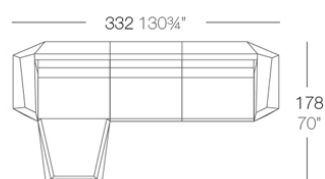

Info

Description

Made of polyethylene resin by rotational moulding. 100% Recyclable. Item suitable for indoor and outdoor use. Available in different finishes.

Weight: 10.5 Kg

FAZ Mesa Baja C = 51 x 19 cm
 FAZ Low Table C = 20" x 7 1/2"

Combinations

- 3 x 54004** Módulo Central Sectional Sofa Armless
1 x 54002 Módulo Izquierdo Sectional Sofa Left
1 x 54003 Módulo Derecho Sectional Sofa Right
1 x 54006 Módulo Esquina 90° Sectional Sofa Corner 90°
1 x 54010 Módulo Esquina 45° Sectional Sofa Corner 45°