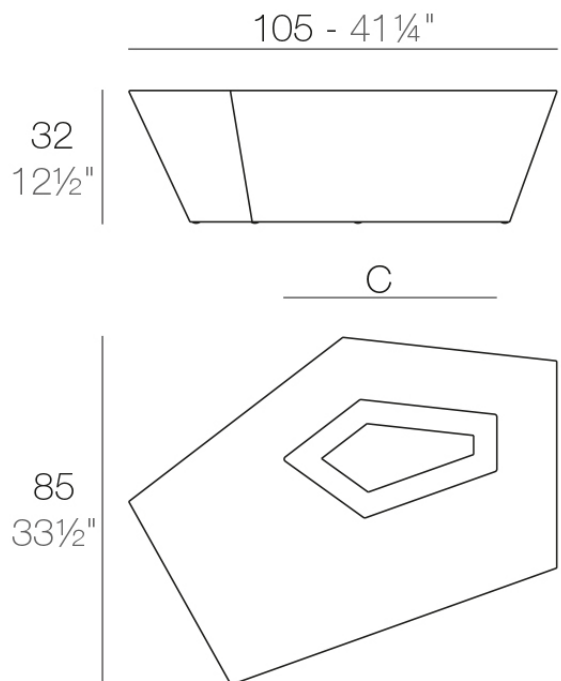

Products / Low Tables / Faz Coffee Table 105x85x32

Faz coffee table 105x85x32

by Ramón Esteve

Faz is a modular collection of outdoor furniture and planters designed by Ramón Esteve for Vondom. He is the architect of harmony, serenity, timelessness and universality, and he has created mineral and emphatic shapes that make Faz a design that contextualizes with homes and installations. An ambience, encircling as a result of the blissful combination of the material and lighting, so that the sole sensation would be its fusion.

Info

Description

Made of polyethylene resin by rotational moulding. 100% Recyclable. Item suitable for indoor and outdoor use. Available in different finishes.

Weight: 10.5 Kg

FAZ Mesa Baja C = 51 x 19 cm
 FAZ Low Table C = 20" x 7 1/2"