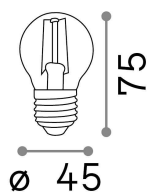

General info

Lampadine e accessori - Sfera

Ean	8021696101279
Item	E27 SFERA 4W 3000K CRI80 TRASP
Installation	-
Guarantee	5 years
Gross weight	0.04 kg
Volume	0.000272 m ³

Technical info

Net weight	0.04 kg
Insulation class	-
Compliance	CE
Power output	220-240 V AC 50/60 Hz
Dimmer	NO, On-Off
Power supply	Not required

Source info

Power	4 W
Emission	Diffuse
Max consumption	max 4,10 W
CCT LED	3000 K
Duration LED (t. 25°C)	25000 h
CRI	> 80
Light beam	-
Useful light flux	430 lm
Ignition time	X