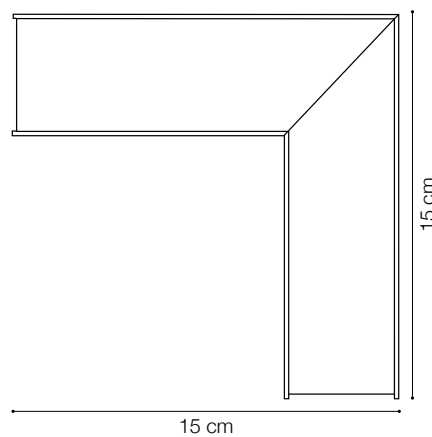

1.

Code 191188  
Item name FLUO KIT RECESSED

2.

Code 191171  
Item name FLUO KIT SURFACE

3.

Code 191591  
Item name FLUO KIT PENDANT WH  
Length 170 cm

|                  |                      |
|------------------|----------------------|
| Code             | 191454               |
| Item name        | FLUO CORNER 4000K WH |
| Source           | LED SMD SAMSUNG      |
| Power            | 8W                   |
| Driver included  | HEP GROUD            |
| Lumen            | 800 Lm               |
| MacAdam          | 3SDC                 |
| UGR              | <27                  |
| Beam             | 105°                 |
| CCT              | 4000K                |
| CRI              | ≥83                  |
| Insulation class | Class I              |
| IP               | 20                   |
| Material         | Aluminum             |
| LED Life         | 30.000 h             |
| Warranty         | 5 years              |
| Net Weight       | 0,580 Kg             |
| Volume           | 0,0023 m³            |
| Dimmable         | On request           |

|            |                        |
|------------|------------------------|
| Code       | 191485                 |
| Item name  | FLUO CORNER BLINDED WH |
| Material   | Aluminum               |
| Warranty   | 5 years                |
| Net Weight | 0,610 Kg               |
| Volume     | 0,0023 m <sup>3</sup>  |