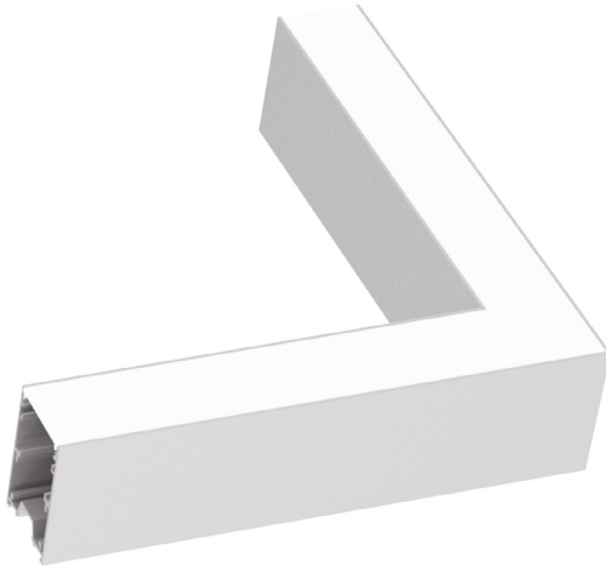

1.

Code 191188  
Item name FLUO KIT RECESSED

2.

Code 191171  
Item name FLUO KIT SURFACE

3.

Code 191591  
Item name FLUO KIT PENDANT WH  
Length 170 cm

|                  |                      |
|------------------|----------------------|
| Code             | 191454               |
| Item name        | FLUO CORNER 4000K WH |
| Source           | LED SMD SAMSUNG      |
| Power            | 8W                   |
| Driver included  | HEP GROUD            |
| Lumen            | 800 Lm               |
| MacAdam          | 3SDC                 |
| UGR              | <27                  |
| Beam             | 105°                 |
| CCT              | 4000K                |
| CRI              | ≥83                  |
| Insulation class | Class I              |
| IP               | 20                   |
| Material         | Aluminum             |
| LED Life         | 30.000 h             |
| Warranty         | 5 years              |
| Net Weight       | 0,580 Kg             |
| Volume           | 0,0023 m³            |
| Dimmable         | On request           |

|            |                        |
|------------|------------------------|
| Code       | 191485                 |
| Item name  | FLUO CORNER BLINDED WH |
| Material   | Aluminum               |
| Warranty   | 5 years                |
| Net Weight | 0,610 Kg               |
| Volume     | 0,0023 m <sup>3</sup>  |