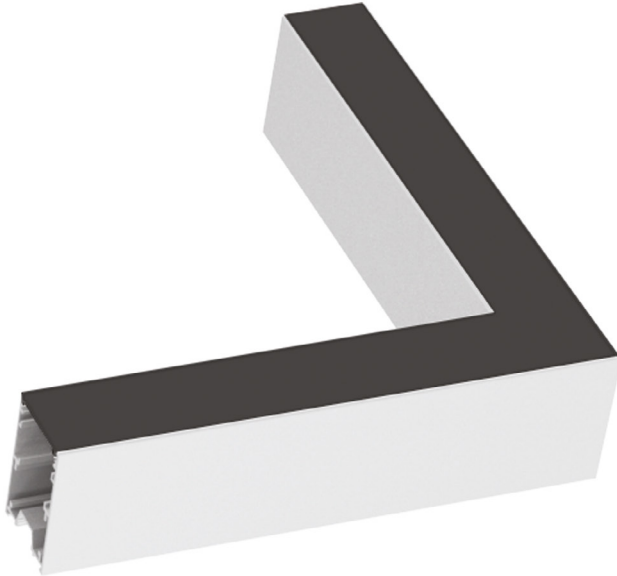

1.

Code 191188  
Item name FLUO KIT RECESSED

2.

Code 191171  
Item name FLUO KIT SURFACE

3.

Code 191591  
Item name FLUO KIT PENDANT WH  
Length 170 cm

|                  |                      |
|------------------|----------------------|
| Code             | 191454               |
| Item name        | FLUO CORNER 4000K WH |
| Source           | LED SMD SAMSUNG      |
| Power            | 8W                   |
| Driver included  | HEP GROUD            |
| Lumen            | 800 Lm               |
| MacAdam          | 3SDC                 |
| UGR              | <27                  |
| Beam             | 105°                 |
| CCT              | 4000K                |
| CRI              | ≥83                  |
| Insulation class | Class I              |
| IP               | 20                   |
| Material         | Aluminum             |
| LED Life         | 30.000 h             |
| Warranty         | 5 years              |
| Net Weight       | 0,580 Kg             |
| Volume           | 0,0023 m³            |
| Dimmable         | On request           |

|            |                        |
|------------|------------------------|
| Code       | 191485                 |
| Item name  | FLUO CORNER BLINDED WH |
| Material   | Aluminum               |
| Warranty   | 5 years                |
| Net Weight | 0,610 Kg               |
| Volume     | 0,0023 m <sup>3</sup>  |