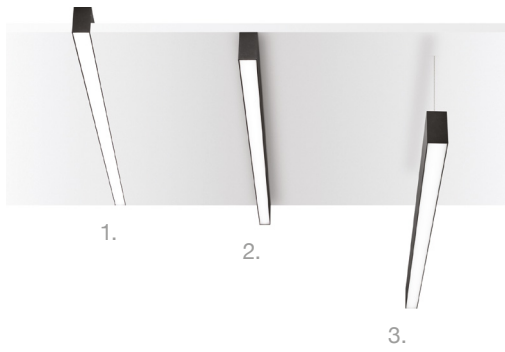

1.

Code 191188  
Item name FLUO KIT RECESSED

2.

Code 191171  
Item name FLUO KIT SURFACE

3.

Code 191591  
Item name FLUO KIT PENDANT WH  
Length 170 cm

|                  |                      |
|------------------|----------------------|
| Code             | 191454               |
| Item name        | FLUO CORNER 4000K WH |
| Source           | LED SMD SAMSUNG      |
| Power            | 8W                   |
| Driver included  | HEP GROUD            |
| Lumen            | 800 Lm               |
| MacAdam          | 3SDC                 |
| UGR              | <27                  |
| Beam             | 105°                 |
| CCT              | 4000K                |
| CRI              | ≥83                  |
| Insulation class | Class I              |
| IP               | 20                   |
| Material         | Aluminum             |
| LED Life         | 30.000 h             |
| Warranty         | 5 years              |
| Net Weight       | 0,580 Kg             |
| Volume           | 0,0023 m³            |
| Dimmable         | On request           |