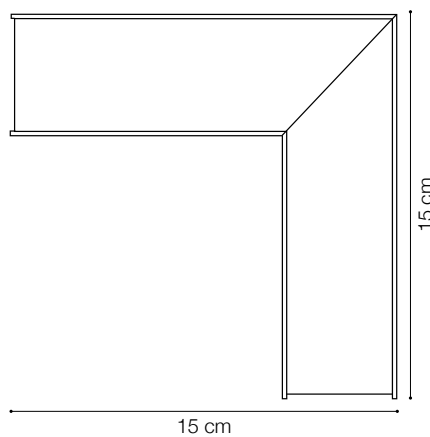

1.

Code 191188  
Item name FLUO KIT RECESSED

2.

Code 191171  
Item name FLUO KIT SURFACE

3.

Code 191591  
Item name FLUO KIT PENDANT WH  
Length 170 cm

|                  |                      |
|------------------|----------------------|
| Code             | 191454               |
| Item name        | FLUO CORNER 4000K WH |
| Source           | LED SMD SAMSUNG      |
| Power            | 8W                   |
| Driver included  | HEP GROUD            |
| Lumen            | 800 Lm               |
| MacAdam          | 3SDC                 |
| UGR              | <27                  |
| Beam             | 105°                 |
| CCT              | 4000K                |
| CRI              | ≥83                  |
| Insulation class | Class I              |
| IP               | 20                   |
| Material         | Aluminum             |
| LED Life         | 30.000 h             |
| Warranty         | 5 years              |
| Net Weight       | 0,580 Kg             |
| Volume           | 0,0023 m³            |
| Dimmable         | On request           |

|            |                        |
|------------|------------------------|
| Code       | 191485                 |
| Item name  | FLUO CORNER BLINDED WH |
| Material   | Aluminum               |
| Warranty   | 5 years                |
| Net Weight | 0,610 Kg               |
| Volume     | 0,0023 m <sup>3</sup>  |