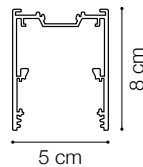

1.

Code 191188  
Item name FLUO KIT RECESSED

2.

Code 191171  
Item name FLUO KIT SURFACE

3.

Code 191591  
Item name FLUO KIT PENDANT WH  
Length 170 cm

|                  |                      |
|------------------|----------------------|
| Code             | 191454               |
| Item name        | FLUO CORNER 4000K WH |
| Source           | LED SMD SAMSUNG      |
| Power            | 8W                   |
| Driver included  | HEP GROUD            |
| Lumen            | 800 Lm               |
| MacAdam          | 3SDC                 |
| UGR              | <27                  |
| Beam             | 105°                 |
| CCT              | 4000K                |
| CRI              | ≥83                  |
| Insulation class | Class I              |
| IP               | 20                   |
| Material         | Aluminum             |
| LED Life         | 30.000 h             |
| Warranty         | 5 years              |
| Net Weight       | 0,580 Kg             |
| Volume           | 0,0023 m³            |
| Dimmable         | On request           |

|            |                        |
|------------|------------------------|
| Code       | 191485                 |
| Item name  | FLUO CORNER BLINDED WH |
| Material   | Aluminum               |
| Warranty   | 5 years                |
| Net Weight | 0,610 Kg               |
| Volume     | 0,0023 m <sup>3</sup>  |