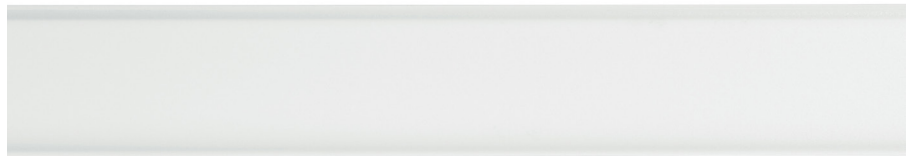

Code 191652
Item name FLUO COVER 1200