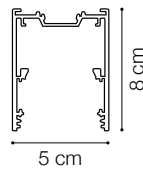

1.

Code 191188  
Item name FLUO KIT RECESSED

2.

Code 191171  
Item name FLUO KIT SURFACE

3.

Code 191591  
Item name FLUO KIT PENDANT WH  
Length 170 cm

|                  |                      |
|------------------|----------------------|
| Code             | 191454               |
| Item name        | FLUO CORNER 4000K WH |
| Source           | LED SMD SAMSUNG      |
| Power            | 8W                   |
| Driver included  | HEP GROUD            |
| Lumen            | 800 Lm               |
| MacAdam          | 3SDC                 |
| UGR              | <27                  |
| Beam             | 105°                 |
| CCT              | 4000K                |
| CRI              | ≥83                  |
| Insulation class | Class I              |
| IP               | 20                   |
| Material         | Aluminum             |
| LED Life         | 30.000 h             |
| Warranty         | 5 years              |
| Net Weight       | 0,580 Kg             |
| Volume           | 0,0023 m³            |
| Dimmable         | On request           |

|            |                        |
|------------|------------------------|
| Code       | 191485                 |
| Item name  | FLUO CORNER BLINDED WH |
| Material   | Aluminum               |
| Warranty   | 5 years                |
| Net Weight | 0,610 Kg               |
| Volume     | 0,0023 m <sup>3</sup>  |