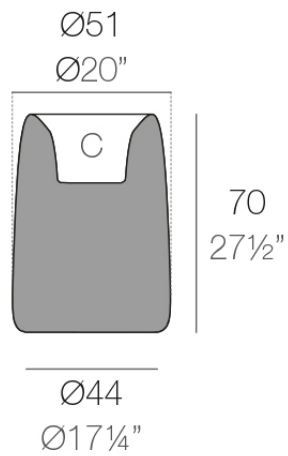

## Description

Weight: 6.3 Kg

ORGANIC redonda alta Ø51 cm  
ORGANIC round high Ø20"

C = 12 L  
C = 3¼ gal