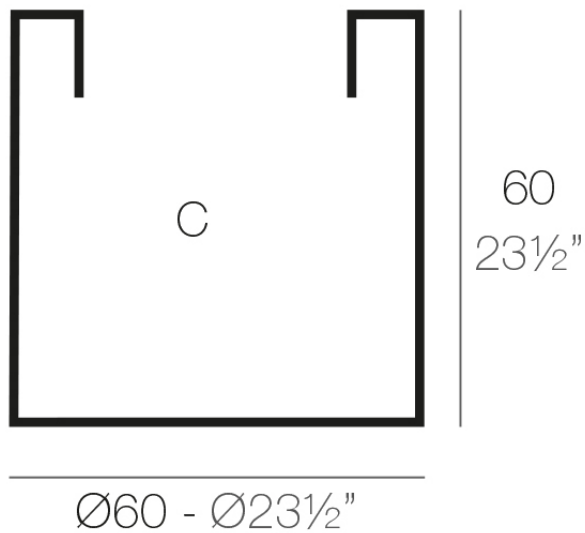

Info

Description

Pot made of polyethylene resin by rotational moulding. 100% Recyclable. Item suitable for indoor and outdoor use. Available in different finishes.

Weight: 6.3 Kg

CILINDRO Ø60
CYLINDER Ø23½"

C = 170 L
C = 45 gal