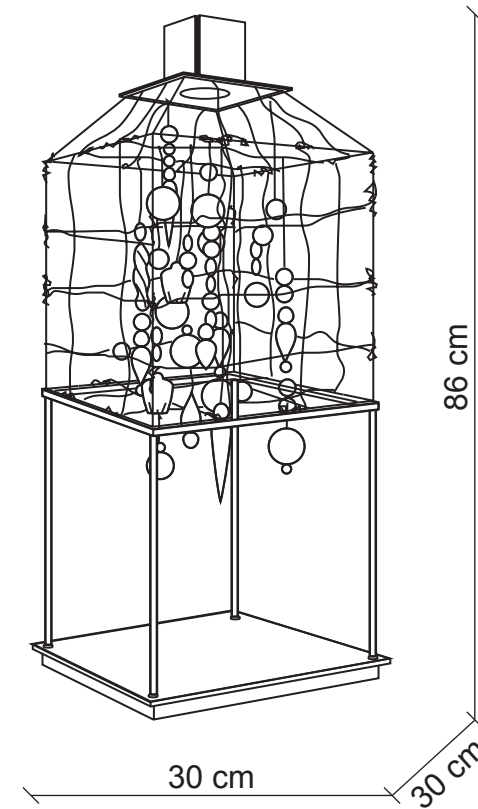

PATRIZIAGARGANTI

Firenze

BAGA Contemporary
LOVELY LIGHT

art. 2492

1 light Table lamp

Finish: Nickel with iron details

Accessories: Coloured and clear crystals

1x
75W GU10
supplied

m³ 0,19
Kg 5,7