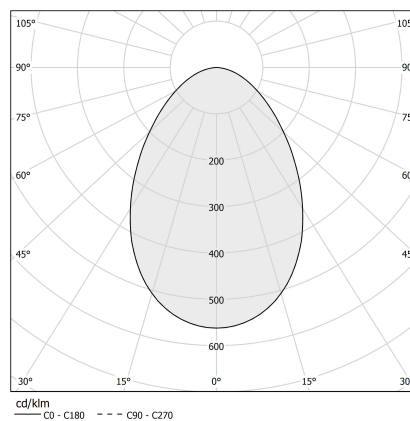

Application

Polar diagram