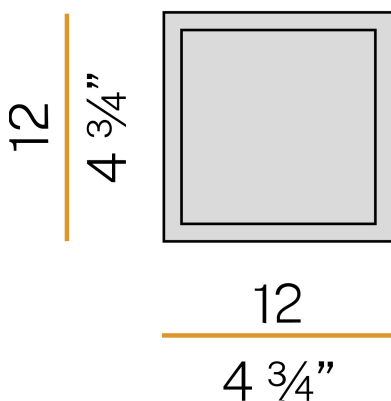

Technical drawing