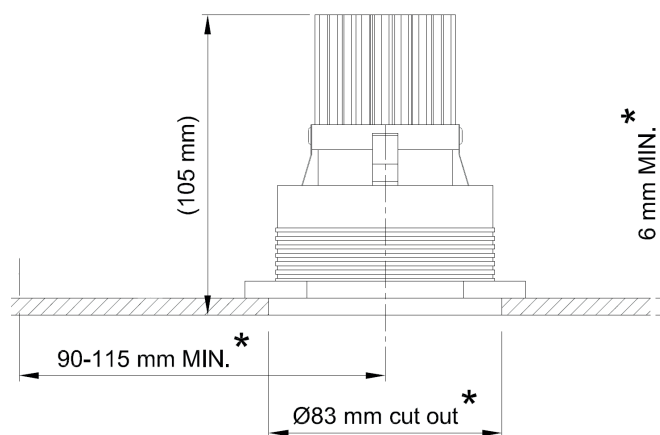

Name **FLATSPOT 1 TRIM XO**
 Number **F005**
 Collection **FLATSPOT**

TEKNA

General

Location Indoor
 Main material Aluminum alloy
 IP rating IP20
 Class III
 Bathroom zone Zone 3
 Voltage 31,6V dc typical
 CC 250mA CC
 Driver Required Yes
 Cable length (m) 0,2
 Dimensions (mm/ W-H-D) .
 Mounting method ceiling installation kit
 Brut weight (kg) 0.300
 Gross weight (kg) 0.200
 Packing (mm / W-H-D) 160x110x90
 Energy Efficiency % .

Lamp

Light source XO
 Number of light sources 1
 Soket Type .
 Bulb shape Tekna led engine
 Max Lamp Length .
 power consumption 9,9W
 Driver-Luminous Flux 750-900lm
 Colour Temp 2700k / 3000k
 CRI 95
 Lifetime 25000
 Beam angle 12°/24°/38°/45°/60°/Twin/Wide/Long beam