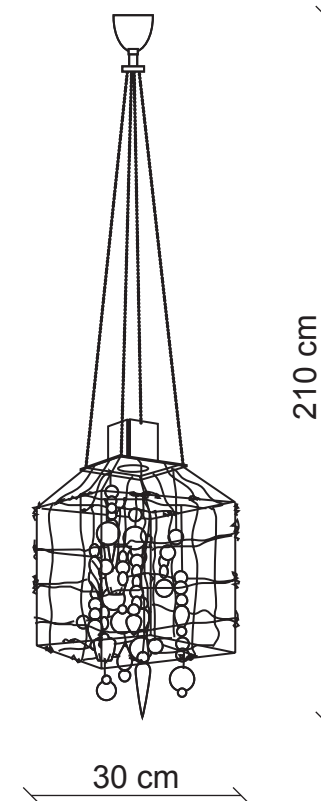

PATRIZIAGARGANTI

Firenze

BAGA Contemporary
LOVELY LIGHT

art. 2472

1 light Chandelier

Finish: Nickel with iron details

Accessories: Coloured and clear crystals

1x
75W GU10
supplied

m³ 0,17
Kg 2,7