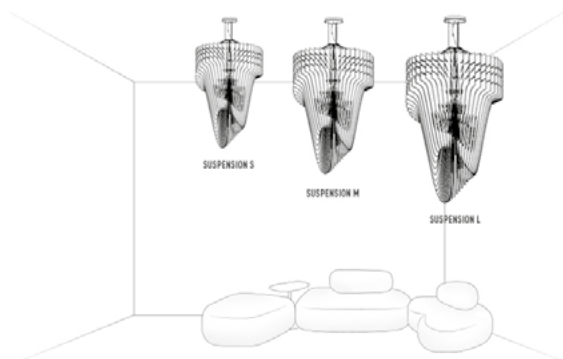

ARIA GOLD design by Zaha Hadid

Compendium page 18

PRODUCT	SIZE	COLOUR	CODE
<p>SUSPENSION L</p> <p>LED: 70W - 220V - 7.000 Lumen 2700 Kelvin (warm white) - CRI 90 Triac Dimmable (Trailing Edge min. 20W) Made of: Lentiflex® / Cristalflex® Gold Plated</p> <p>Weight: net Kg 11 - gross Kg 18,5 Package: A 4kg 48 x 50 x h33cm B 14,5kg 46 x 120 x h15cm</p> <p>CE IP 20  </p>	 <p><i>h1</i>: maximum cable length</p>	<p> GOLD</p>	<p>ARI84SOS00030_000</p>
<p>SUSPENSION M</p> <p>LED: 35W - 220V - 3.500 Lumen 2700 Kelvin (warm white) - CRI 90 Triac Dimmable (Trailing Edge min. 20W) Made of: Lentiflex® / Cristalflex® Gold Plated</p> <p>Weight: net Kg 7,0 - gross Kg 12,5 Package: A 3kg 40 x 40 x h30cm B 9,5kg 30 x 100 x h11cm</p> <p>CE IP 20  </p>	 <p><i>h1</i>: maximum cable length</p>	<p> GOLD</p>	<p>ARI84SOS00020_000</p>
<p>SUSPENSION S</p> <p>LED: 35W - 220V - 3.500 Lumen 2700 Kelvin (warm white) - CRI 90 Triac Dimmable (Trailing Edge min. 20W) Made of: Lentiflex® / Cristalflex® Gold Plated</p> <p>Weight: net Kg 5,5 - gross Kg 9,0 Package: A 2kg 34 x 34 x h32cm B 7kg 30 x 100 x h11cm</p> <p>CE IP 20  </p>	 <p><i>h1</i>: maximum cable length</p>	<p> GOLD</p>	<p>ARI84SOS00010_000</p>

ARIA GOLD ENTIRE COLLECTION

ENERGY CLASS

 This luminaire contains built-in LED lamps. LED 

SLAMP: ARIA GOLD 874/2012