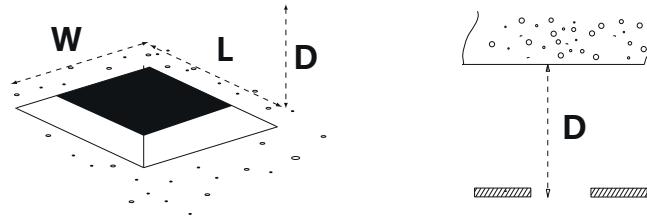

# kreon

technics

in case of installation with plasterkit

Name

Reference

plasterkit: L x W x D

Down-in-line 76 single

kr918213

86x86x125

Down-in-line 76 single

kr918233

86x86x135

Down-in-line 76 single

kr918173

86x86x160

Down-in-line 76 directional

Name

Reference

Ø x D

Down-in-line 76 single

kr918213

180 x 125

Down-in-line 76 single

kr918233