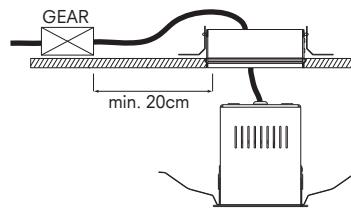

Please make sure that main voltage is disconnected before proceeding!

Name	Reference	Voltage
Down-in-line 76 single	kr918213	12 V
Down-in-line 76 single	kr918233	230 V
Down-in-line 76 single	kr918173	230V/1.5kV
Down-in-line 76 directional	kr908213	12 V
Down-in-line 76 double	kr928213	12 V
Down-in-line 76 wallwasher	kr918013	12 V

3 connection

provide correct voltage to connector   install correct gear with strain relief on hollow ceiling