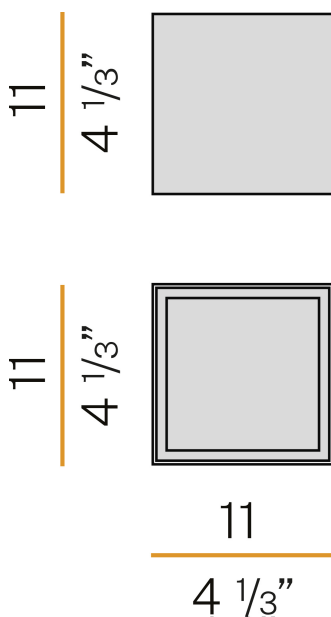

Technical drawing