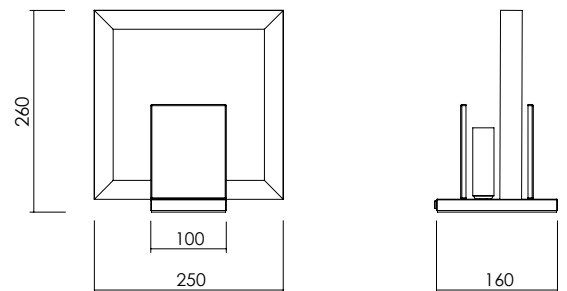

SIPARIO T Table Lamp

Table lamp with steel body and pmma or steel frame.

Lampada da tavolo con corpo in acciaio e cornice in pmma o in metallo.

LIGHT SOURCE | FONTE LUMINOSA

DIMENSIONS | DIMENSIONI

G9 max 5W LED

IP20

7128D0

FINISHES | FINITURE

CODE | CODICE

Body | Corpo

Shade | Paralume

MAIN CODE CODICE BASE	SHAPE FORMA	VARIABLE VARIANTE	SHADE PARALUME	COLOR COLORE
7128	D0	.000	.00 .01	BL XX

CODE EXAMPLE:
Sipario table lamp with
transparent pmma frame
and polished copper finish
7128D0.000.00BL