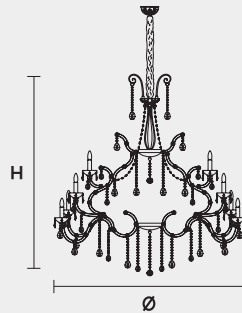

VE 911 32

MASIERO

VE 911 32 MT TRADITIONAL VERSION

H 170 cm 66,92"
Ø 125 cm 49,21"
kg 45

32 x E14 x 40 W max
Triac Dimmable

Lighting system: Traditional E14 lightbulbs (not included)
Frame: Chrome or gold plated metal covered by transparent glass
Lampshades: No lampshades included
Pendants: Transparent

VE 911 32 RW RGB-W LED VERSION

H 170 cm 66,92"
Ø 125 cm 49,21"
kg 45

32 x RGB-W LED SOURCES (driver included)
10560 lm at 3000 K - CRI>85 - 128 W

Controlled by: DMX or Masiero Smart Light App
Frame: Chrome or gold plated metal covered with transparent glass
Lampshades: No lampshades included
Pendants: Transparent

VE 911 32 DW DYNAMIC WHITE LED VERSION

H 170 cm 66,92"
Ø 125 cm 49,21"
kg 45

32 x DW LED SOURCES (driver included)
DYNAMIC White from 2700 K to 6500 K
15680 lm max at 4700 K - CRI>85 - 128 W

Controlled by: DMX or Masiero Smart Light App
Frame: Chrome or gold plated metal covered with transparent glass
Lampshades: No lampshades included
Pendants: Transparent

VE 911 32 CG COLOURED GLASS VERSION

H 170 cm 66,92"
Ø 125 cm 49,21"
kg 45

32 x E14 x 40 W max
Triac Dimmable

Lighting system: Traditional E14 lightbulbs (not included)
Frame: Painted metal covered with painted glass
Lampshades: No lampshades included
Pendants: Color painted glass
Available in: Green/ Orange/ Yellow/ Purple/ Lilac/ Blue/ Red/ White/ Black