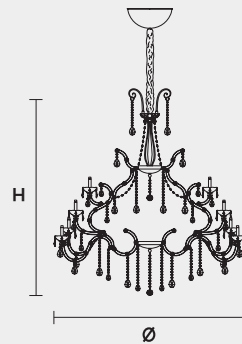

VE 911 32

MASIERO

VE 911 32 MT TRADITIONAL VERSION

H 170 cm 66,92"
Ø 125 cm 49,21"
kg 45

32 x E14 x 40 W max
Triac Dimmable

Lighting system: Traditional E14 lightbulbs (not included)
Frame: Chrome or gold plated metal covered by transparent glass
Lampshades: No lampshades included
Pendants: Transparent

VE 911 32 RW RGB-W LED VERSION

H 170 cm 66,92"
Ø 125 cm 49,21"
kg 45

32 x RGB-W LED SOURCES (driver included)
10560 lm at 3000 K - CRI>85 - 128 W

Controlled by: DMX or Masiero Smart Light App
Frame: Chrome or gold plated metal covered with transparent glass
Lampshades: No lampshades included
Pendants: Transparent

VE 911 32 DW DYNAMIC WHITE LED VERSION

H 170 cm 66,92"
Ø 125 cm 49,21"
kg 45

32 x DW LED SOURCES (driver included)
DYNAMIC White from 2700 K to 6500 K
15680 lm max at 4700 K - CRI>85 - 128 W

Controlled by: DMX or Masiero Smart Light App
Frame: Chrome or gold plated metal covered with transparent glass
Lampshades: No lampshades included
Pendants: Transparent

VE 911 32 CG COLOURED GLASS VERSION

H 170 cm 66,92"
Ø 125 cm 49,21"
kg 45

32 x E14 x 40 W max
Triac Dimmable

Lighting system: Traditional E14 lightbulbs (not included)
Frame: Painted metal covered with painted glass
Lampshades: No lampshades included
Pendants: Color painted glass
Available in: Green/ Orange/ Yellow/ Purple/ Lilac/ Blue/ Red/ White/ Black