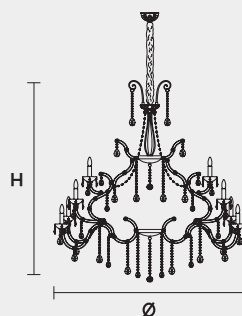

VE 911 32

MASIERO

VE 911 32 MT TRADITIONAL VERSION

H 170 cm 66,92"
Ø 125 cm 49,21"
kg 45

32 x E14 x 40 W max
Triac Dimmable

Lighting system: Traditional E14 lightbulbs (not included)
Frame: Chrome or gold plated metal covered by transparent glass
Lampshades: No lampshades included
Pendants: Transparent

VE 911 32 RW RGB-W LED VERSION

H 170 cm 66,92"
Ø 125 cm 49,21"
kg 45

32 x RGB-W LED SOURCES (driver included)
10560 lm at 3000 K - CRI>85 - 128 W

Controlled by: DMX or Masiero Smart Light App
Frame: Chrome or gold plated metal covered with transparent glass
Lampshades: No lampshades included
Pendants: Transparent

VE 911 32 DW DYNAMIC WHITE LED VERSION

H 170 cm 66,92"
Ø 125 cm 49,21"
kg 45

32 x DW LED SOURCES (driver included)
DYNAMIC White from 2700 K to 6500 K
15680 lm max at 4700 K - CRI>85 - 128 W

Controlled by: DMX or Masiero Smart Light App
Frame: Chrome or gold plated metal covered with transparent glass
Lampshades: No lampshades included
Pendants: Transparent

VE 911 32 CG COLOURED GLASS VERSION

H 170 cm 66,92"
Ø 125 cm 49,21"
kg 45

32 x E14 x 40 W max
Triac Dimmable

Lighting system: Traditional E14 lightbulbs (not included)
Frame: Painted metal covered with painted glass
Lampshades: No lampshades included
Pendants: Color painted glass
Available in: Green/ Orange/ Yellow/ Purple/ Lilac/ Blue/ Red/ White/ Black