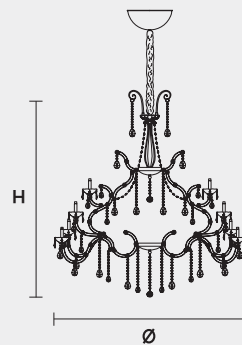

VE 911 32

MASIERO

VE 911 32 MT TRADITIONAL VERSION

H 170 cm 66,92"
Ø 125 cm 49,21"
kg 45

32 x E14 x 40 W max
Triac Dimmable

Lighting system: Traditional E14 lightbulbs (not included)
Frame: Chrome or gold plated metal covered by transparent glass
Lampshades: No lampshades included
Pendants: Transparent

VE 911 32 RW RGB-W LED VERSION

H 170 cm 66,92"
Ø 125 cm 49,21"
kg 45

32 x RGB-W LED SOURCES (driver included)
10560 lm at 3000 K - CRI>85 - 128 W

Controlled by: DMX or Masiero Smart Light App
Frame: Chrome or gold plated metal covered with transparent glass
Lampshades: No lampshades included
Pendants: Transparent

VE 911 32 DW DYNAMIC WHITE LED VERSION

H 170 cm 66,92"
Ø 125 cm 49,21"
kg 45

32 x DW LED SOURCES (driver included)
DYNAMIC White from 2700 K to 6500 K
15680 lm max at 4700 K - CRI>85 - 128 W

Controlled by: DMX or Masiero Smart Light App
Frame: Chrome or gold plated metal covered with transparent glass
Lampshades: No lampshades included
Pendants: Transparent

VE 911 32 CG COLOURED GLASS VERSION

H 170 cm 66,92"
Ø 125 cm 49,21"
kg 45

32 x E14 x 40 W max
Triac Dimmable

Lighting system: Traditional E14 lightbulbs (not included)
Frame: Painted metal covered with painted glass
Lampshades: No lampshades included
Pendants: Color painted glass
Available in: Green/ Orange/ Yellow/ Purple/ Lilac/ Blue/ Red/ White/ Black