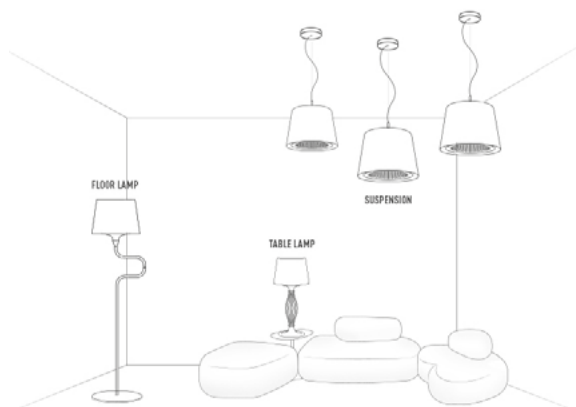

LIZA

design by Elisa Giovannoni

Compendium page 94

PRODUCT	SIZE	COLOUR	CODE
<p>TABLE LAMP</p> <p>HAT BULB E27:  1 X 8W LED Filament</p> <p>BASE LED: 1,5W - 220V - 100 Lumen 2700 Kelvin (warm white) Made of: Lentiflex® or Pewterflex® / Polycarbonate With: Two positions light switch - Courtesy base LED Weight: net Kg 2,50 - gross Kg 3,00 Package: 40 x 40 x h80cm</p> <p>CE IP 20  </p>		<p><input type="checkbox"/> PRISMA</p> <p><input checked="" type="checkbox"/> PEWTER</p>	<p>LIZ86TAV0000LE000</p> <p>LIZ86TAV0000PE000</p>
<p>SUSPENSION</p> <p>Bulbs E27:  1 X 8W LED Filament</p> <p>Made of: Lentiflex® / Polycarbonate Weight: net Kg 2,00 - gross Kg 3,50 Package: 45 x 45 x 40cm</p> <p>CE IP 20  </p>	 <p><i>h1: maximum cable length</i></p>	<p><input type="checkbox"/> PRISMA</p>	<p>LIZ86SOS0000LE000</p>
<p>FLOOR LAMP</p> <p>Bulbs E27:  1 X 8W LED Filament</p> <p>Made of: Lentiflex® / Polycarbonate Weight: net Kg 11,6 - gross Kg 14,5 Package: A 4,5 kg 159 x 32 x h16cm B 8,0 kg 42 x 42 x h 5cm C 2,0 kg 45 x 45 x h40cm</p> <p>CE IP 20  </p>		<p><input type="checkbox"/> PRISMA</p>	<p>LIZ86PST0000LE000</p>

LIZA ENTIRE COLLECTION

ENERGY CLASS

This luminaire is compatible with bulbs of the energy classes:

SLAMP: LIZA 874/2012