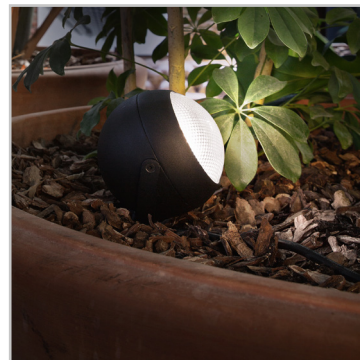

FLOOR LAMP

Powder coated die-cast aluminum frame. Adjustable reflecting body. Plastic diffuser.

Suggestion

Code	108407
Item name	ZENITH PT1 SMALL ANTRACITE
Insulation class	Class I
IP	65
Power	max 1 x 11W GU10
Bulb / LED included	117652 LED GU10 7W 600 Lm 4000K
Net Weight	0,650 Kg
Volume	0,0039 m ³
Base / Hole	ø 11 cm