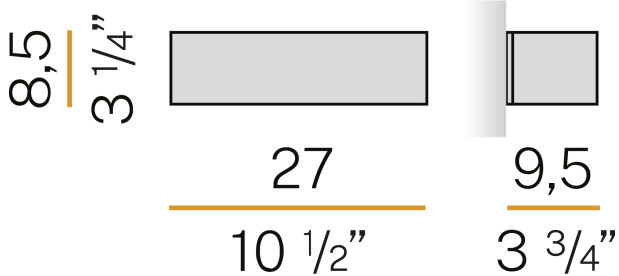

Technical drawing