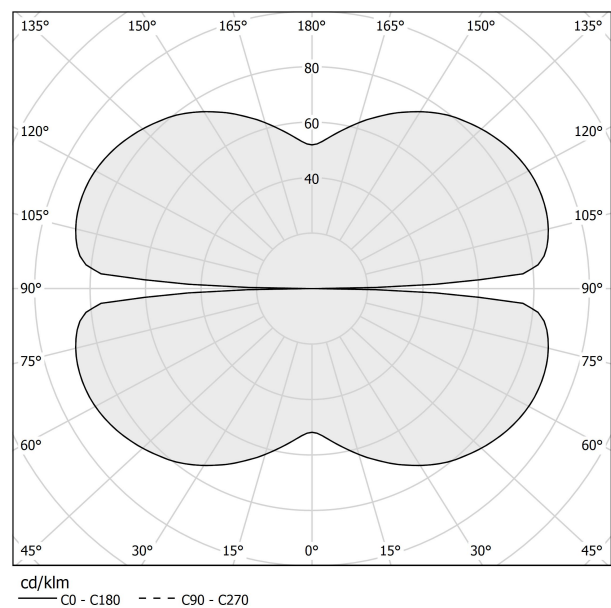

Polar diagram