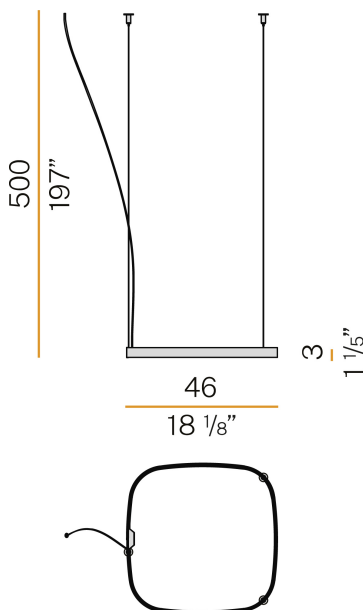

PANZERI

Zero Square

24V DC
M03230.050.0410

titanium

Data sheet

CODE	M03230.050.0410
SYSTEM POWER CONSUMPTION	25W
EFFICACY	81.56lm/W
LIGHT SOURCE	LED
LIGHT SOURCE LIFETIME	L70 (B50) 60.000h
COLOUR TEMPERATURE	3000K Ra>90
LIGHT DISTRIBUTION	diffused
POWER SUPPLY	24V DC
DRIVER	remote not included
NOMINAL LUMINOUS FLUX	2835lm
LUMEN OUTPUT	2039lm
EFFICIENCY	71.9%
WEIGHT	0.92 Kg
PROTECTION DEGREE	IP20
COLOUR TOLLERANCES	SDCM 3
PACKING DIMENSIONS	58,0 x 58,0 x 10,0 cm

Extruded polycarbonate diffuser with opaline finish.

Suspension kit with griplocks and 5m (196,9") long steel cables.

5m (196,9") long power cable in transparent PVC.

Provided without power canopy.

Technical drawing