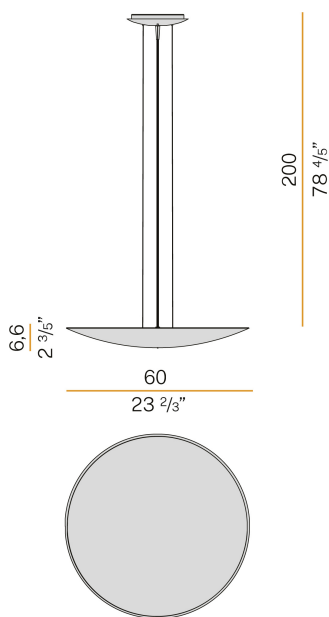

PANZERI

Gong

220-240V AC dimmable (DALI/Push DIM)

L09321.060.0402

 gold leaf

Data sheet

CODE	L09321.060.0402
SYSTEM POWER CONSUMPTION	43W
EFFICACY	102.63lm/W
LIGHT SOURCE	LED
LIGHT SOURCE LIFETIME	L90 (B10) 50.000h
COLOUR TEMPERATURE	3000K Ra>90
LIGHT DISTRIBUTION	diffused
POWER SUPPLY	220-240V AC
FREQUENCY	50/60Hz
ELECTRICAL CONFIGURATION	dimmable (DALI/Push DIM)
DRIVER	integrated included
NOMINAL LUMINOUS FLUX	5564lm
LUMEN OUTPUT	4413lm
EFFICIENCY	79.3%
WEIGHT	3,46 Kg
PROTECTION DEGREE	IP20
COLOUR TOLLERANCES	SDCM 3
PACKING DIMENSIONS	17,0 x 69,0 x 69,0 cm

Suspension lighting fixture for interiors, with indirect light emission. Aluminium and pickled sheet metal structure in polyacrylic paint. Turned aluminium reflector in white or black polyacrylic paint or with gold leaf coating. Moulded acrylic diffuser with mat finish. 2m (78,7") long steel suspension cables. 2,2m (86,6") long power cable in transparent PVC. Power canopy with pickled sheet metal case in white or black polyacrylic paint or with gold leaf coating.

Technical drawing

Polar diagram