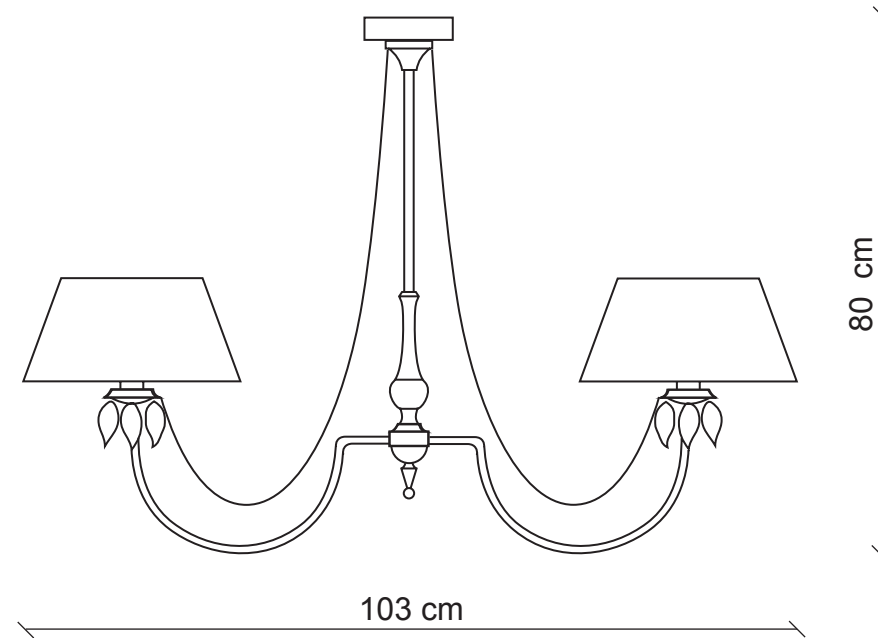

## art. 837

2 lights Chandelier

**Finish:** Brown enamel, antiqued brass details

**Lampshades:** Vienna straw, ivory goffered silk inside

**Accessories:** Clear crystals

$\text{m}^3$  0,34  
Kg 3