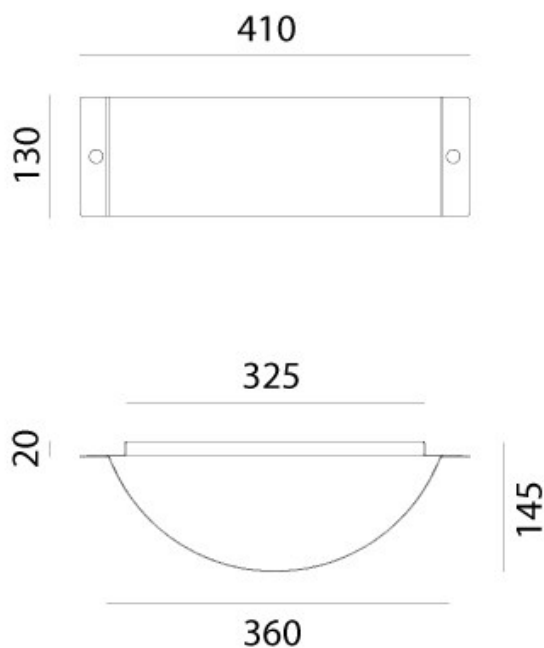

Tipologia: PARETE

Type: WALL LIGHT

Ambiente / Environment:
OUTDOOR

Materiale: RAME
Material: COPPER

Finitura / Colore: RAME
Finishing / Color: COPPER

Fonte luminosa – Lighting Source:
1xMax 46W E27

Voltaggio – Voltage:
240V