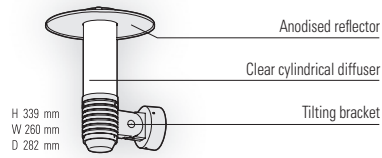

Olympic 2

IP55
Class 1

Aluminium
Clear PMMA diffuser

SOURCE

GU10 PAR16 LED - 23W max H65 mm max

MODELS

height / width / depth