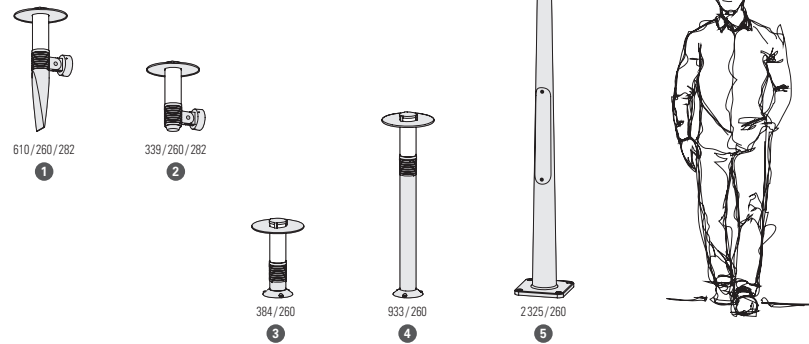

Olympic 2

IP55
Class 1

Aluminium
Clear PMMA diffuser

SOURCE

GU10 PAR16 LED - 23W max H65 mm max

MODELS

height / width / depth