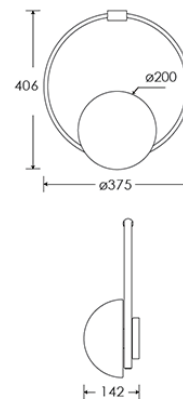

HEATHFIELD & CO

PRODUCT SPECIFICATION SHEET

Wall Light | VEIL

WALL LIGHT

Material: Metal & Glass
Finish shown: Satin Brass
Code: WL-VEIL-SBRS-OPAL

SWITCHING & PLUG

Hardwired

WEIGHT

2.0 kg approx.

LAMPING

1 x G9 Lampholder. LED bulb recommended.

FIXING NOTE

It is the buyer's responsibility to ensure that suitable fixings are used.

WARRANTY

12 Months

FINISHING NOTE

All metalwork is handcrafted and may vary from piece to piece with slight variation in finish and detailing.

CLEANING INSTRUCTIONS

The finishes on this luminaire only require regular cleaning with a soft dry duster. Abrasive or chemical cleaners may harm the finish and should not be used. Shade to be dusted with a clean dry cloth.

Dimensions in mm and approximate

H&CO

Decorative lighting
for beautiful spaces

www.heathfield.co.uk | + 44 (0) 1732 350450 | sales@heathfield.co.uk
Unit 1, Priory Road, Tonbridge, Kent, TN9 2AF, United Kingdom